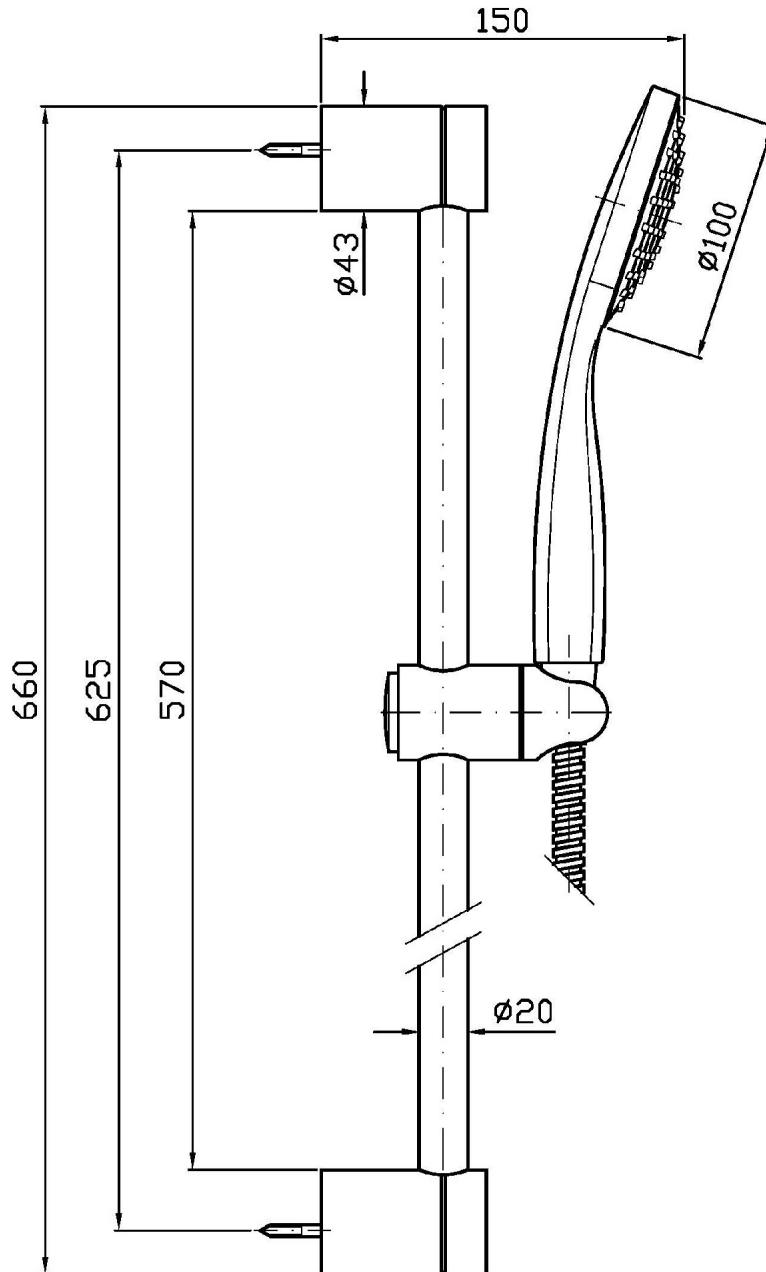

SHOWERS PROFESSIONAL

Z93136

Completo asta murale. / Complete slide rail.

Completo asta murale con barra da 570 mm, Ø 20 mm, doccia a 1 getto Z94743, flessibile da 1500 mm.

Complete slide rail, length 570 mm, Ø 20 mm, handshower simple jet Z94743, 1500 mm flexible hose.

Finiture / Finishes

Cromo / Chrome

SHOWERS PROFESSIONAL

Z93136

Disegno Complessivo / Overall Drawing

SHOWERS PROFESSIONAL

Z93136 Portate / Flowrates (lt/min)

PRESSIONE PRESSURE	1 BAR	2 BAR	3 BAR	4 BAR	5 BAR
DOCCETTA HANDSHOWER	6,4	9,5	11,8	14	15,9
P1					
P2					
P3					
P4					
P5					

SHOWERS PROFESSIONAL

Z93136 Pesì e Misure / Weights and Sizes

Peso (Kg) Weight (lb)	0,9 (Kg)	1,98414 (lb)
Volume (dc3) - (in3)	6,43 (dc3)	0,000392 (in3)
h (mm) - (in)	80 (mm)	3,149608 (in)
L1 (mm) - (in)	120 (mm)	4,724412 (in)
L2 (mm) - (in)	670 (mm)	26,377967 (in)