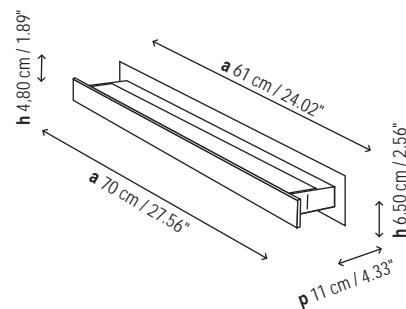

Name: PLANA T5

Design: Christophe Mathieu / 2004

Typology: Wall lamp

Environment: Indoor

Technical description:

Wall light with polished chrome or satin nickel body, providing upper and lower diffusion of light, complete with frosted glass diffuser. Lighting is two F24W T5 florescent bulbs. Only fixture finishing is customizable.

Lamps description

Earthing: compulsory

Ready for mounting on normally flammable surface.

2 x 24 W T5

Voltage: 230V-50Hz

1 Box 18 x 80 x 14 cm

Vol.: 0,0202 m³

Weight: 4 kg

Certifications:

Ref **Finishings**

T519805	Satin nickel
T519806	Brilliant chrome

Not Customizable

Measures

Project information

Project name: _____

Approved by: _____

Fixture type: _____

Date: _____

Location: _____

Prepared by: _____

Comments: _____

Prepared for: _____

Photometrics