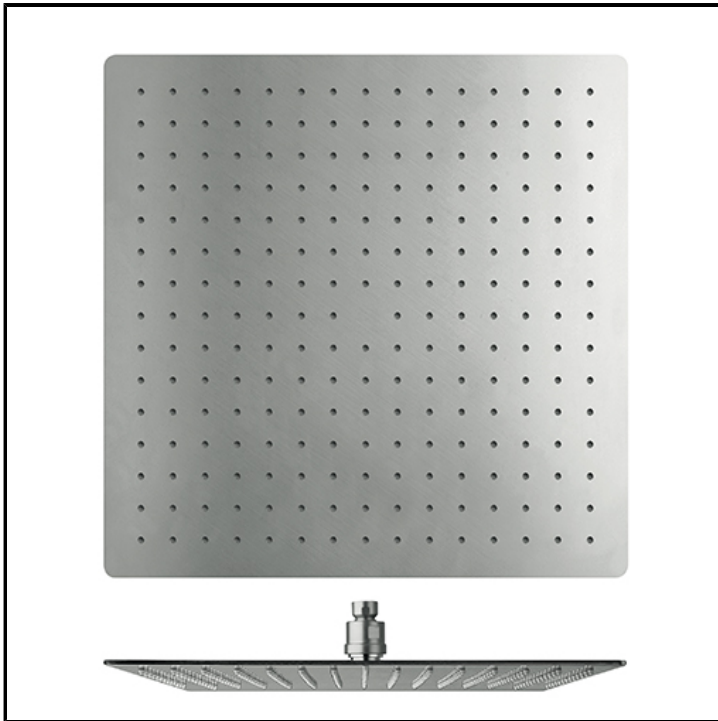

# CRIPD006

40 x 40 cm square SANDWICH PLUS anti-lime showerhead

## FINITURE

-  Chrome
-  Brushed stainless steel AISI