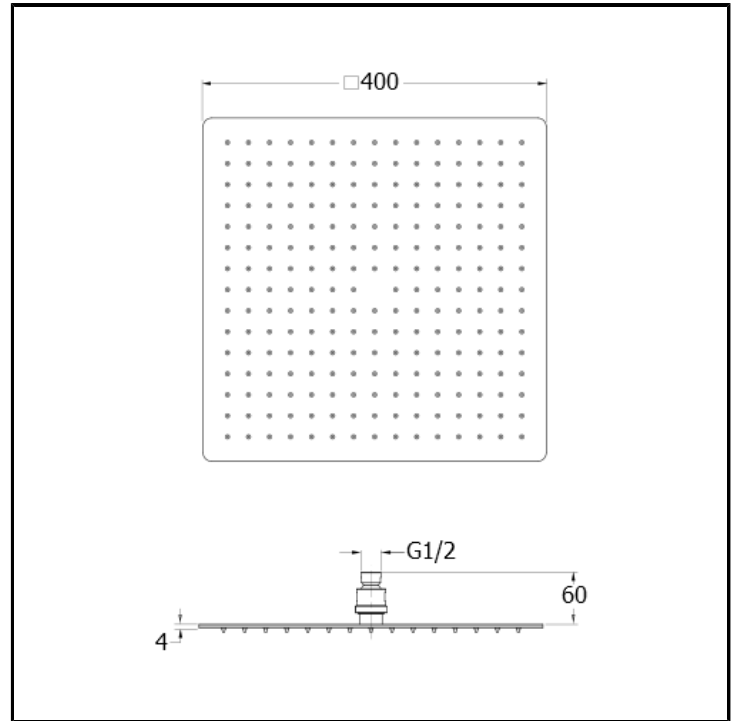

# CRIPD006

40 x 40 cm square SANDWICH PLUS anti-lime showerhead