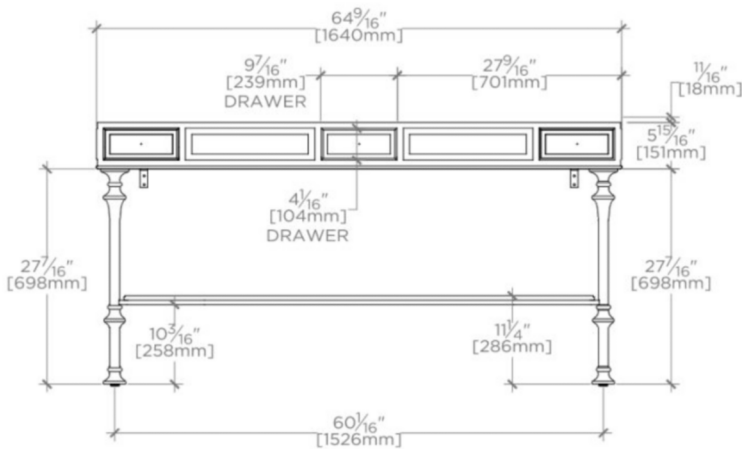

FIELDING

FDWS02

Fielding Metal and Wood Four Leg Double Washstand 64 1/2" X 22 11/16" X 33 3/8"

TECHNICAL DETAILS

ADA Compliance: No
Adjustable Levelers / Feet: N
Leg Material: Metal
Number of Legs: Four
Primary Material: Brass
Sink Visibility: N

Foro Hardware included; top and sink sold separately

Custom sizes not available

FIELDING

FDWS02

Fielding Metal and Wood Four Leg Double Washstand 64 1/2" X 22 1/16" X 33 3/8"

TOP VIEW

SCALE: 1/2"=1'-0"

FRONT VIEW

SCALE: 1/2"=1'-0"

SIDE VIEW

SCALE: 1/2"=1'-0"