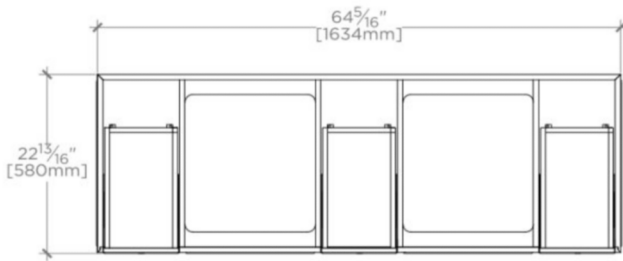

FIELDING

FDWS02

Fielding Metal and Wood Four Leg Double Washstand 64 1/2" X 22 11/16" X 33 3/8"

TECHNICAL DETAILS

ADA Compliance: No
Adjustable Levelers / Feet: N
Leg Material: Metal
Number of Legs: Four
Primary Material: Brass
Sink Visibility: N

Foro Hardware included; top and sink sold separately

Custom sizes not available

FIELDING

FDWS02

Fielding Metal and Wood Four Leg Double Washstand 64 1/2" X 22 1/16" X 33 3/8"

TOP VIEW

SCALE: 1/2"=1'-0"

FRONT VIEW

SCALE: 1/2"=1'-0"

SIDE VIEW

SCALE: 1/2"=1'-0"