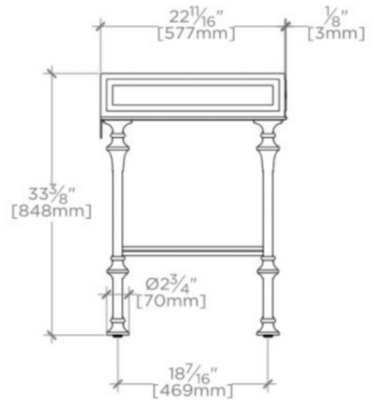

FIELDING

FDWS02

Fielding Metal and Wood Four Leg Double Washstand 64 1/2" X 22 11/16" X 33 3/8"

TECHNICAL DETAILS

ADA Compliance: No
Adjustable Levelers / Feet: N
Leg Material: Metal
Number of Legs: Four
Primary Material: Brass
Sink Visibility: N

Foro Hardware included; top and sink sold separately

Custom sizes not available

FIELDING

FDWS02

Fielding Metal and Wood Four Leg Double Washstand 64 1/2" X 22 1/16" X 33 3/8"

TOP VIEW

SCALE: 1/2"=1'-0"

FRONT VIEW

SCALE: 1/2"=1'-0"

SIDE VIEW

SCALE: 1/2"=1'-0"