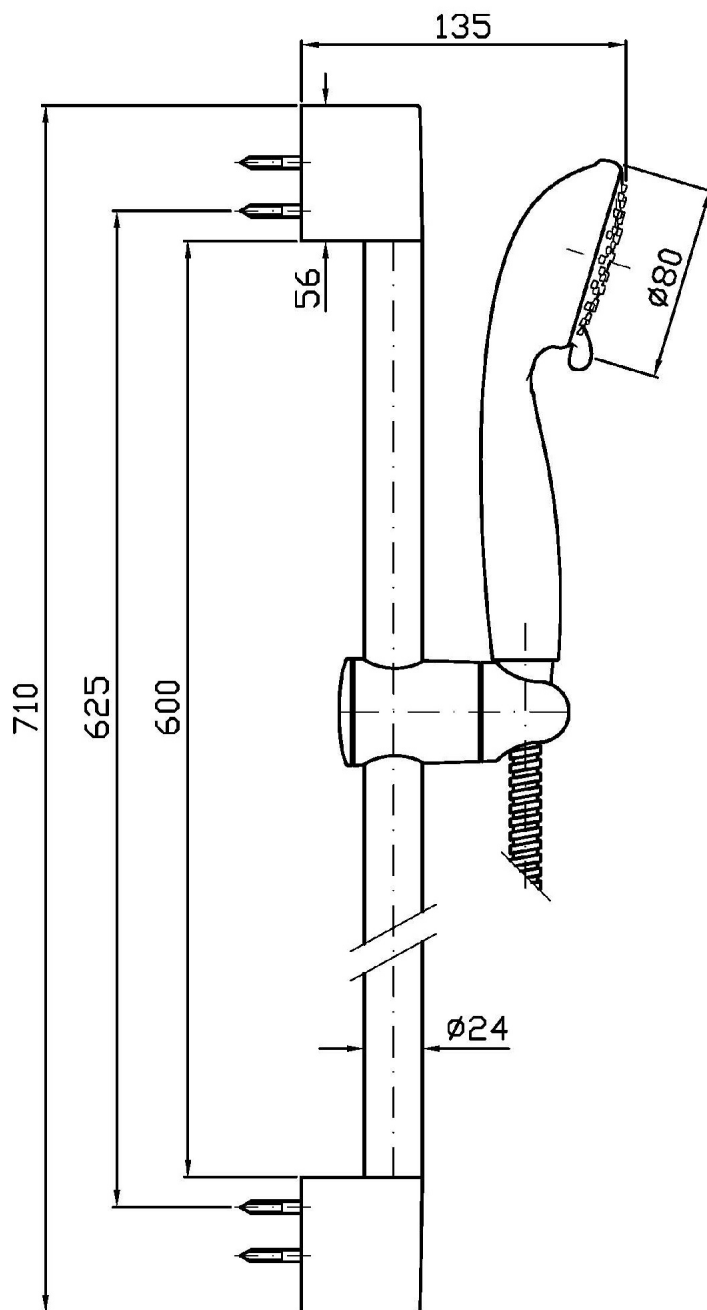

## SHOWERS PROFESSIONAL

Z93135

Completo asta murale. / Complete slide rail.

Completo asta murale con barra da 600 mm, Ø 24 mm, doccia a 3 getti Z94744, flessibile da 1500 mm.

Complete slide rail, length 600 mm, Ø 24 mm, handshower 3 jets Z94744, 1500 mm flexible hose.

## SHOWERS PROFESSIONAL

Z93135

Disegno Complessivo / Overall Drawing

## SHOWERS PROFESSIONAL

Z93135 Pesì e Misure / Weights and Sizes

Peso ( Kg ) Weight ( lb )	0,9 ( Kg )	1,98414 ( lb )
Volume ( dc3 ) - ( in3 )	6,43 ( dc3 )	0,000392 ( in3 )
h ( mm ) - ( in )	80 ( mm )	3,149608 ( in )
L1 ( mm ) - ( in )	120 ( mm )	4,724412 ( in )
L2 ( mm ) - ( in )	670 ( mm )	26,377967 ( in )