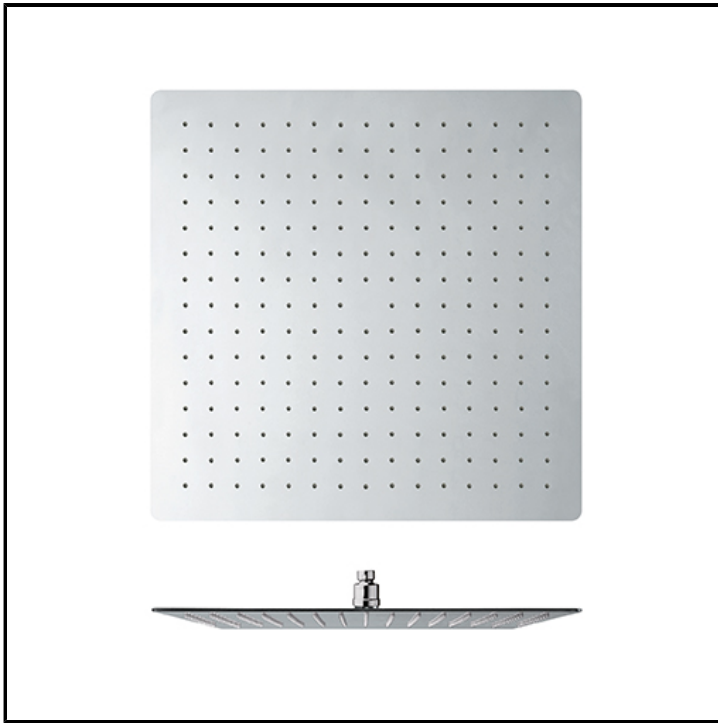

CRIPD007

50 x 50 cm square SANDWICH PLUS anti-lime showerhead

FINITURE

 Chrome

CHARACTERISTICS

-

FEATURES FROM TECHNOLOGIES

-