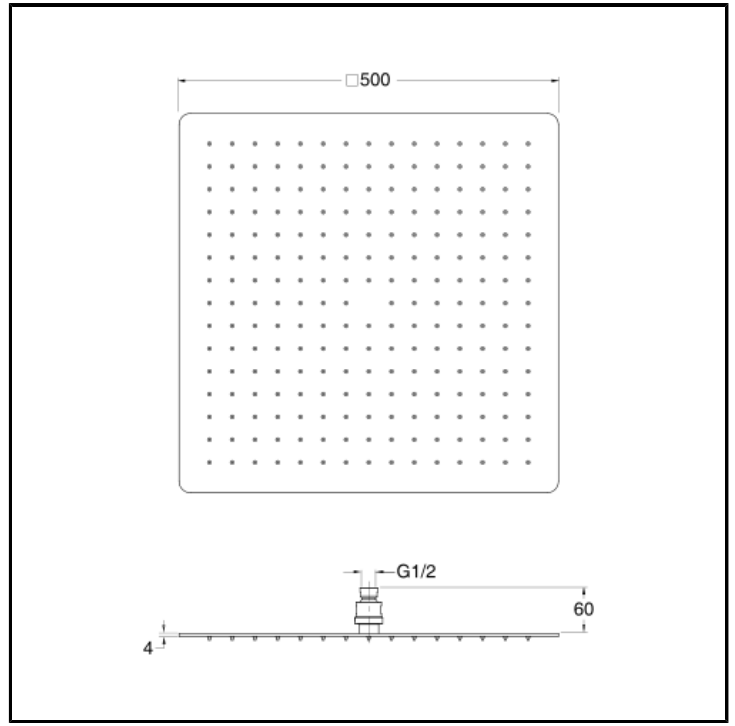

CRIPD007

50 x 50 cm square SANDWICH PLUS anti-lime showerhead

FINITURE

 Chrome

CHARACTERISTICS

-

FEATURES FROM TECHNOLOGIES

-