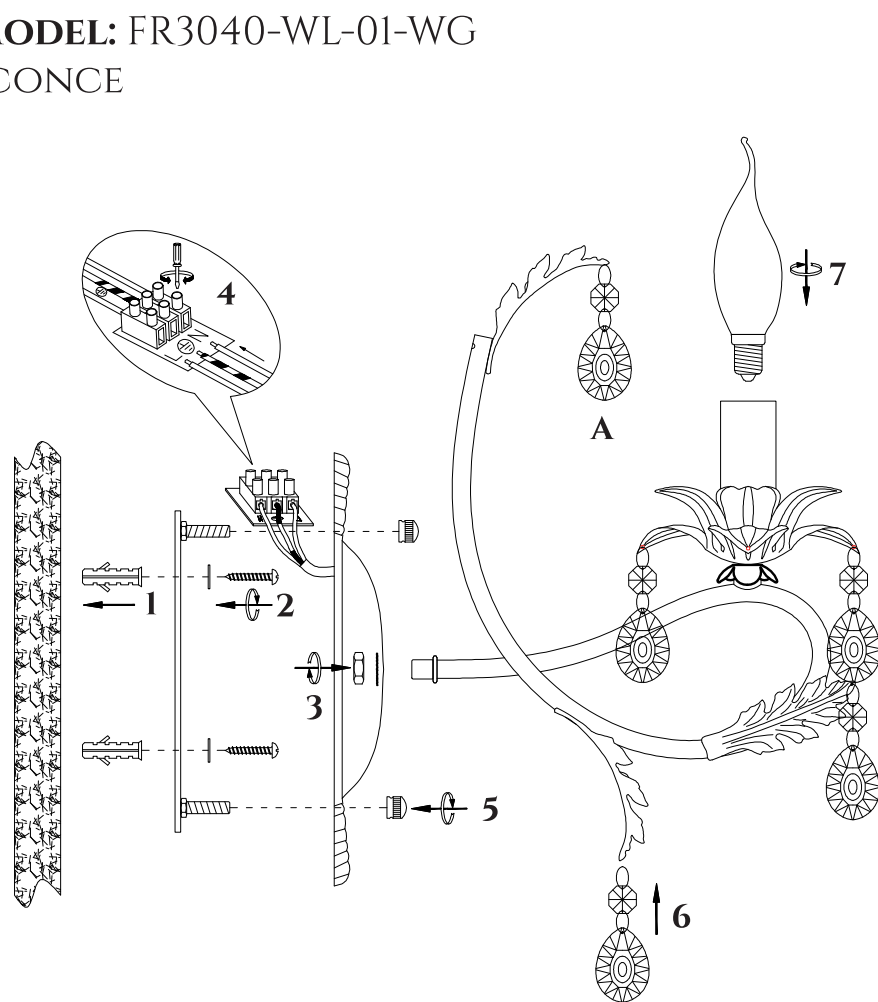

FREYA
TRADITION OF QUALITY

INSTRUCTION

MODEL: FR3040-WL-01-WG
SCONCE

A = 7

1 X E14 (60W)

FREYA-LIGHT.COM