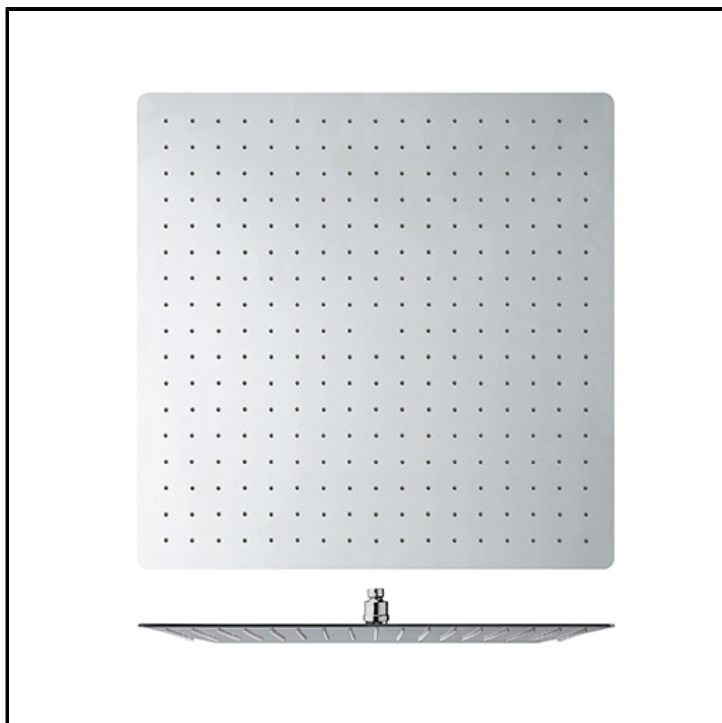

CRIPD008

60 x 60 cm square SANDWICH PLUS anti-lime showerhead

FINITURE

 Chrome

CHARACTERISTICS

-

FEATURES FROM TECHNOLOGIES

-