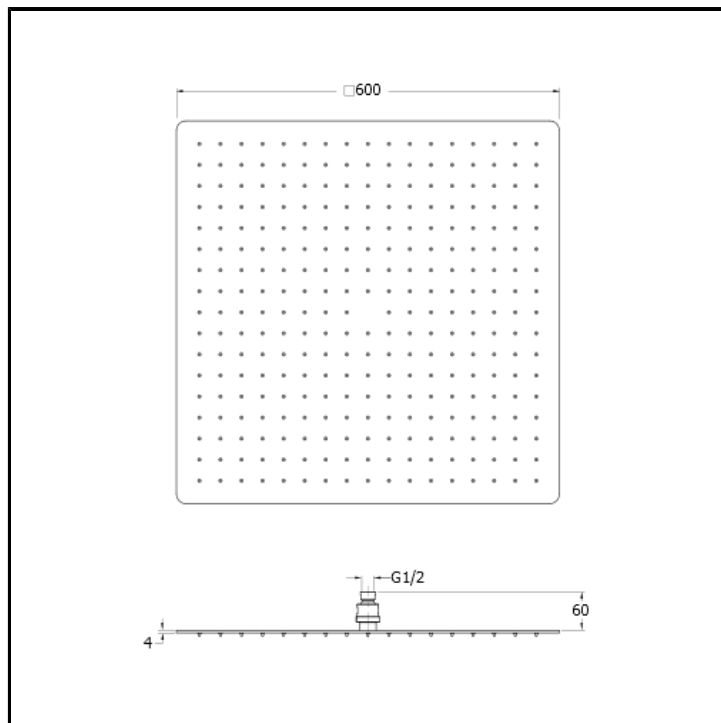

CRIPD008

60 x 60 cm square SANDWICH PLUS anti-lime showerhead

FINITURE

 Chrome

CHARACTERISTICS

-

FEATURES FROM TECHNOLOGIES

-