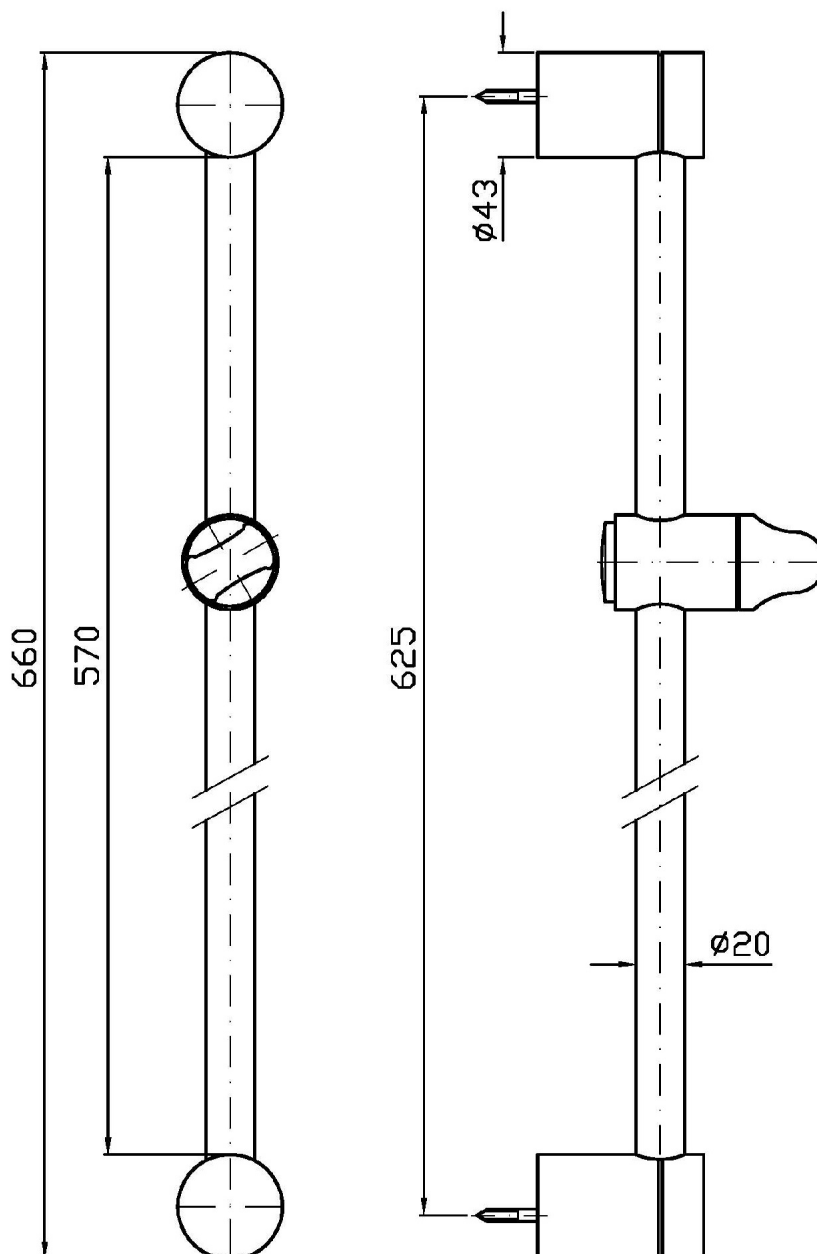

SHOWERS PROFESSIONAL

Z93133

Asta murale singola. / Slide rail.

Asta murale singola con barra da 570 mm, Ø 20 mm.

Slide rail with adjustable bracket. Length 570 mm, Ø 20 mm.

Finiture / Finishes

Cromo / Chrome

SHOWERS PROFESSIONAL

Z93133

Disegno Complessivo / Overall Drawing

SHOWERS PROFESSIONAL

Z93133

Pesi e Misure / Weights and Sizes

Peso (Kg) Weight (lb)	0,49 (Kg)	1,080254 (lb)
Volume (dc3) - (in3)	3,61 (dc3)	0,000220 (in3)
h (mm) - (in)	45 (mm)	1,7716545 (in)
L1 (mm) - (in)	120 (mm)	4,724412 (in)
L2 (mm) - (in)	670 (mm)	26,377967 (in)