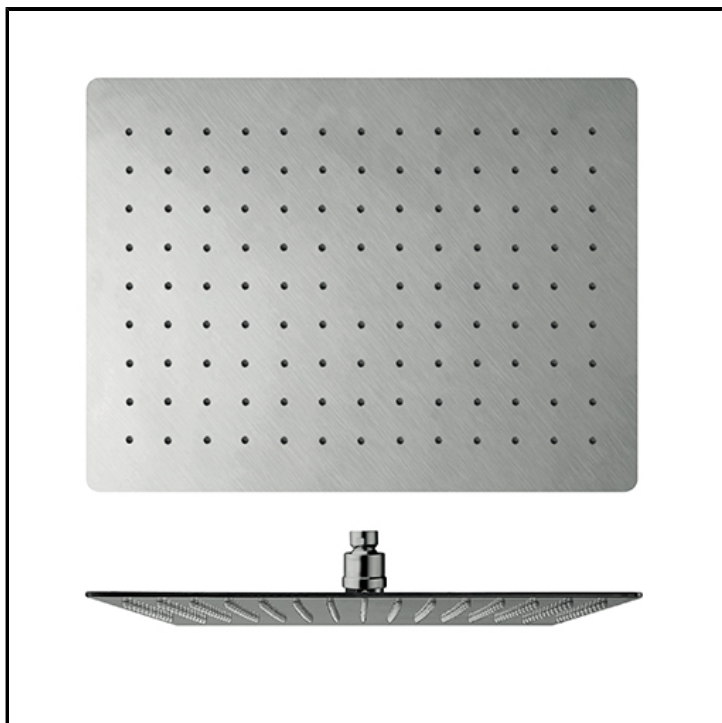

CRIPD009

30 x 40 rectangular SANDWICH PLUS anti-lime showerhead

FINITURE

Chrome

Brushed stainless steel AISI

CHARACTERISTICS

-

FEATURES FROM TECHNOLOGIES

-
-

TPOLOGY

-

ENVIRONMENT

- Bathroom