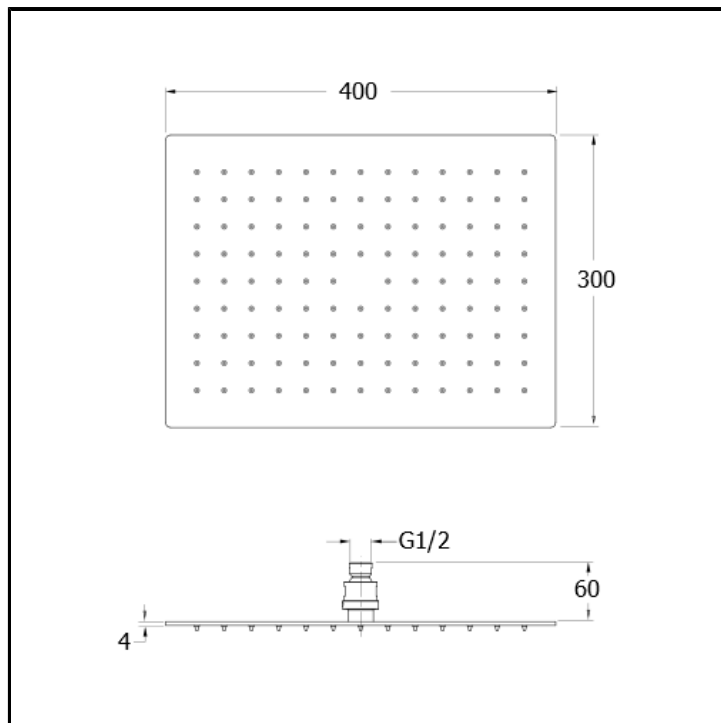

CRIPD009

30 x 40 rectangular SANDWICH PLUS anti-lime showerhead

FINITURE

Chrome

Brushed stainless steel AISI

CHARACTERISTICS

-

FEATURES FROM TECHNOLOGIES