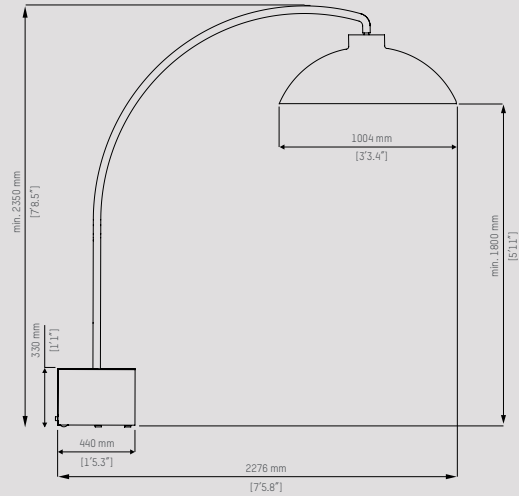

Dimensions

Hood diameter	100 cm 3'3.4"
Hood height	38 cm 1'3"
Base	44 x 44 x 33 cm 1'5.3" x 1'5.3" x 1'1"

Technical specifications

Consumption	3.22 kWh
Heat	3100 Watt
Light	120 Watt

Radiating range up to 5 meters

Colours

The DOME collection is available in two standard colours and optionally in all heat resistant RAL colours.