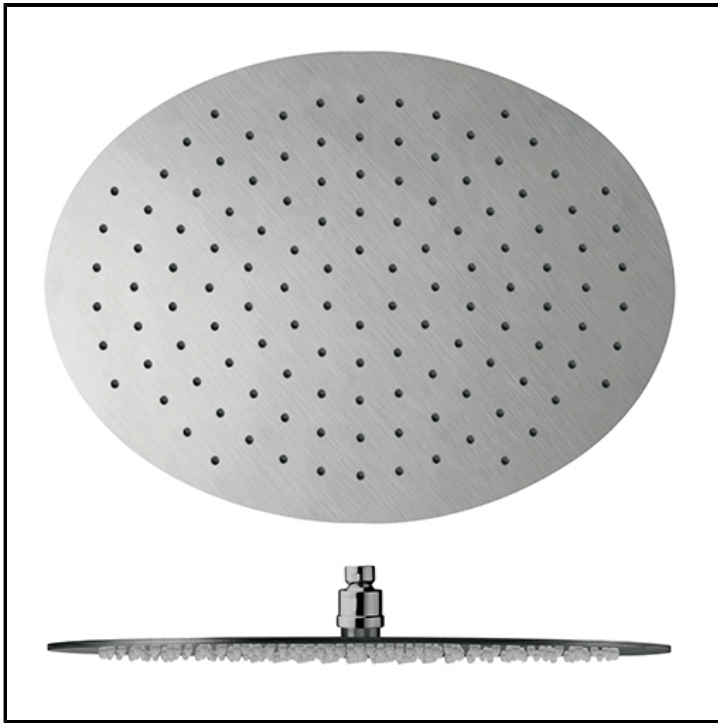

# CRIPD010

30 x 40 oval SANDWICH PLUS anti-lime showerhead

## FINITURE

-  Chrome
-  Brushed stainless steel AISI