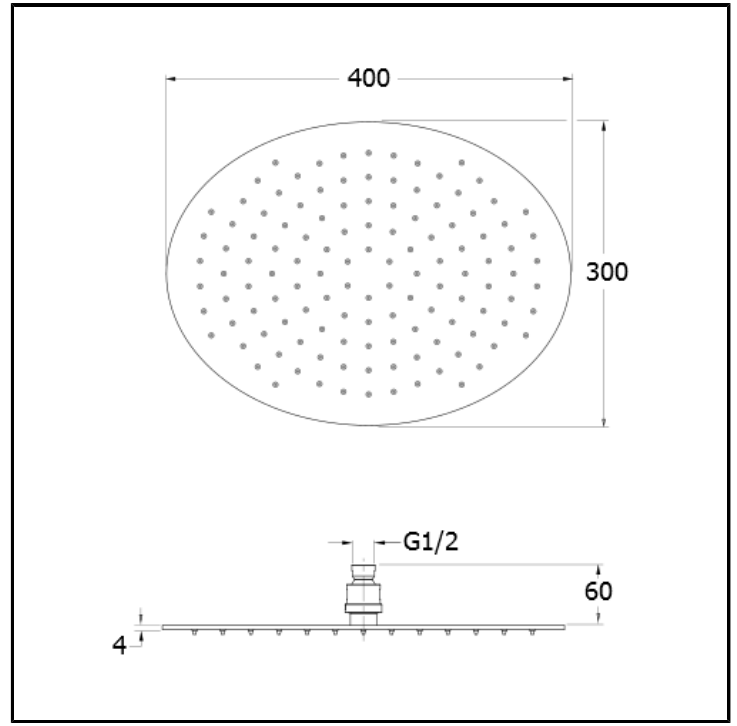

# CRIPD010

30 x 40 oval SANDWICH PLUS anti-lime showerhead