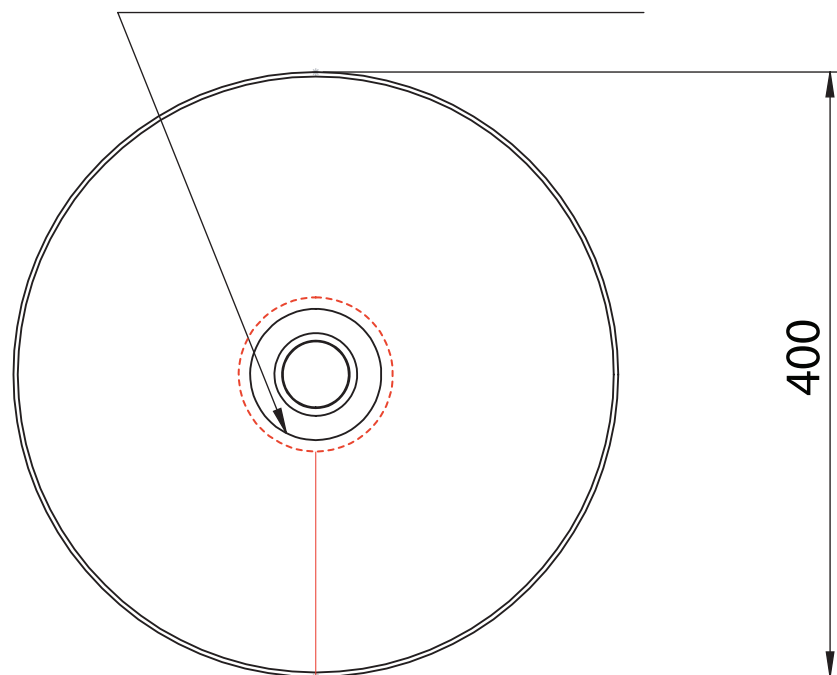

ELITE ROUND D40

CODE : L671

SEDE PER PILETTA IN CERAMICA
SEAT FOR CERAMIC WASTE

400

foratura piano / hole on top
 ϕ 90/120

ϕ 220

110

143