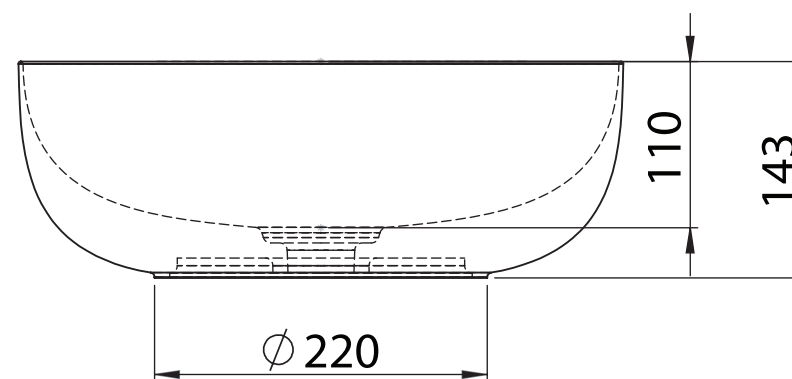

ELITE ROUND D40

CODE : L671

SEDE PER PILETTA IN CERAMICA
SEAT FOR CERAMIC WASTE

400

foratura piano / hole on top
 ϕ 90/120

ϕ 220

110

143