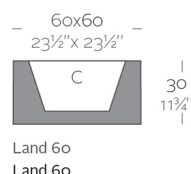

RGB LED

Ref. 43960L

Translucent white matt Polyethylene. Includes LED light operated by remote control. Colors can be selected or changed automatically (White, red, green, blue, light blue, pink and yellow).

RGB LED DMX

Ref. 43960D

Translucent white matt Polyethylene. Includes LED light operated by DMX512 wireless, allowing the connexion to light control systems (XLR), Wi-Fi routers, home automation, etc.

RGB LED BATTERY

Ref. 43960Y

Translucent white matt Polyethylene. Includes cordless LED light with rechargeable batteries, operated by remote control.