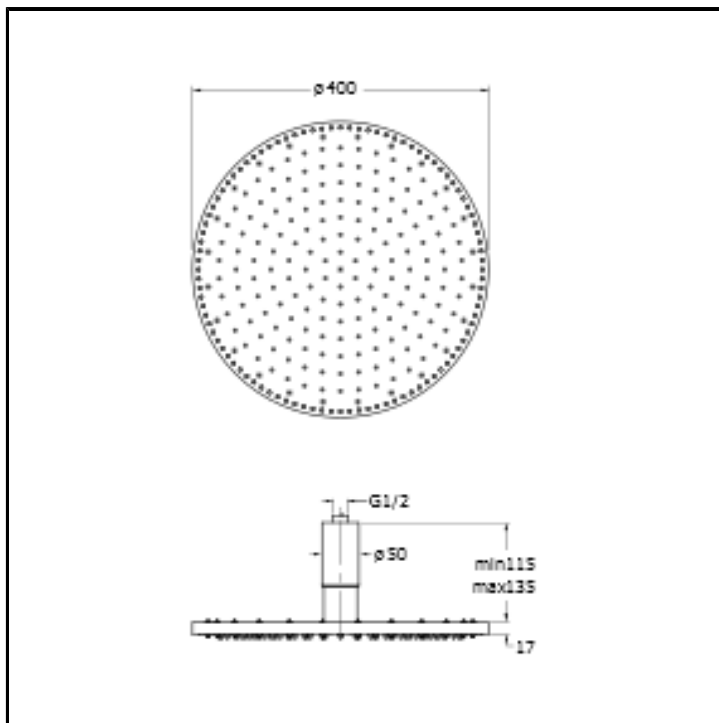

ø 40 cm SANDWICH COLOURS anti-lime showerhead with 16 light programs selection (including ceiling shower arm and telescopic tube)

FINITURE

 Chrome

CHARACTERISTICS

-

FEATURES FROM TECHNOLOGIES

-

INSTALLATION