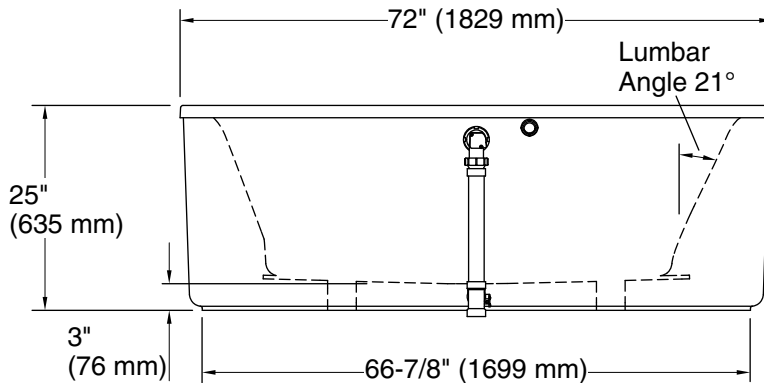

Required Electrical Service

One circuit required, protected with Class A Ground-Fault Circuit-Interrupter (GFCI). Outside North America, this device may be known as a Residual Current Device (RCD).

Heated Surface: 120 V, 15 A, 60 Hz

Technical Information

All product dimensions are nominal.

Installation: Freestanding
Drain location: Center
Basin area, bottom: 50-11/16" x 24-7/8" (1288 mm x 631 mm)
Basin area, top: 69" x 28-7/8" (1753 mm x 734 mm)
Weight: 165 lbs (74.8 kg)
Minimum floor load: 48.8 lbs/ft² (238.3 kg/m²)
Water depth: 17" (432 mm)
Water capacity: 90 gal (340.7 L)
Template: Footprint, 1245664, required, included
Electrical component rating: Heated Surface: 120 V, 1.1 A, 50/60 Hz, 65 W

Notes

Measure your actual product for rough-in details. Install this product according to the installation instructions.

The hot water supply should be 70% of the capacity of the bath or greater. Installations will vary.

If installing a rim-mount faucet, make sure there is no interference above or below the deck before drilling any holes.