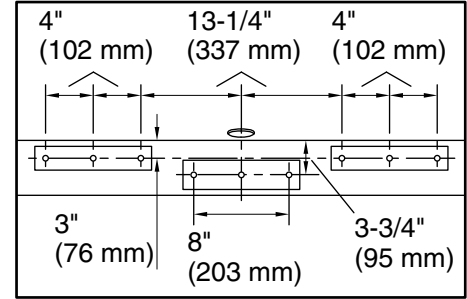

No change in measurements if connected with drain illustrated. (K-37386)

□ Recommended Faucet Location

Recommended Faucet Hole Location