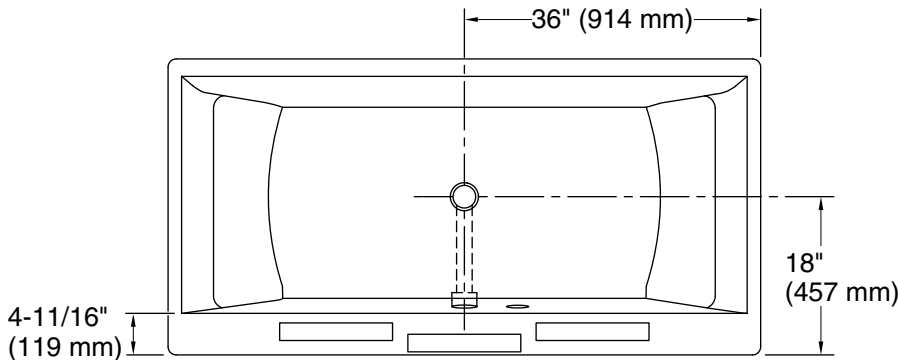

No change in measurements if connected with drain illustrated. (K-37386)

□ Recommended Faucet Location

Recommended Faucet Hole Location