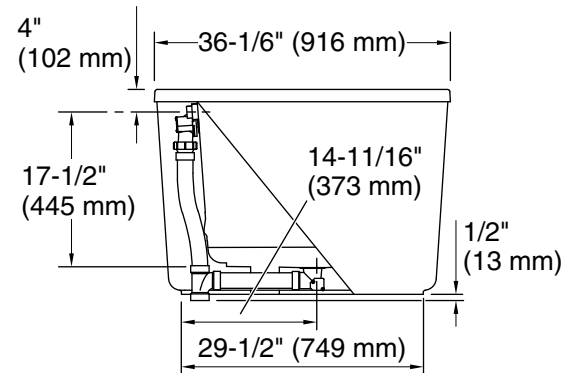

Required Electrical Service

One circuit required, protected with Class A Ground-Fault Circuit-Interrupter (GFCI). Outside North America, this device may be known as a Residual Current Device (RCD).

Heated Surface: 120 V, 15 A, 60 Hz

Technical Information

All product dimensions are nominal.

Installation: Freestanding
Drain location: Center
Basin area, bottom: 50-11/16" x 24-7/8" (1288 mm x 631 mm)
Basin area, top: 69" x 28-7/8" (1753 mm x 734 mm)
Weight: 165 lbs (74.8 kg)
Minimum floor load: 48.8 lbs/ft² (238.3 kg/m²)
Water depth: 17" (432 mm)
Water capacity: 90 gal (340.7 L)
Template: Footprint, 1245664, required, included
Electrical component rating: Heated Surface: 120 V, 1.1 A, 50/60 Hz, 65 W

Notes

Measure your actual product for rough-in details. Install this product according to the installation instructions.

The hot water supply should be 70% of the capacity of the bath or greater. Installations will vary.

If installing a rim-mount faucet, make sure there is no interference above or below the deck before drilling any holes.