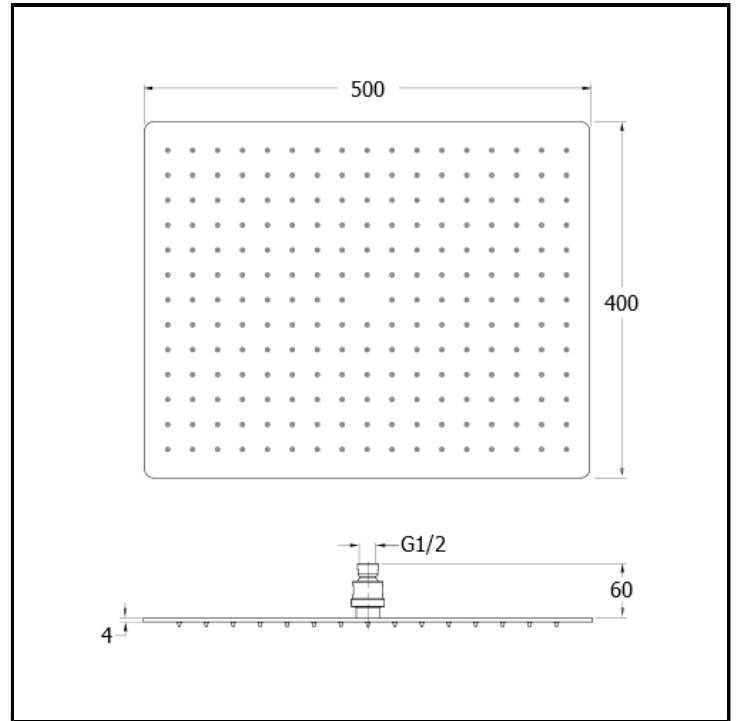

CRIPD025

40 x 50 rectangular SANDWICH PLUS anti-lime showerhead

FINITURE

 Chrome

CHARACTERISTICS

-

FEATURES FROM TECHNOLOGIES

-
-