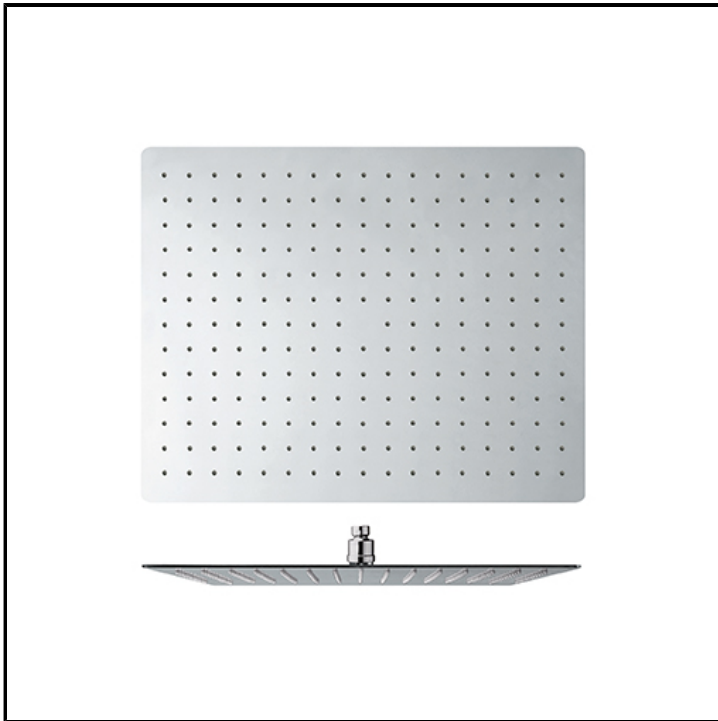

CRIPD025

40 x 50 rectangular SANDWICH PLUS anti-lime showerhead

FINITURE

 Chrome

CHARACTERISTICS

-

FEATURES FROM TECHNOLOGIES

-
-