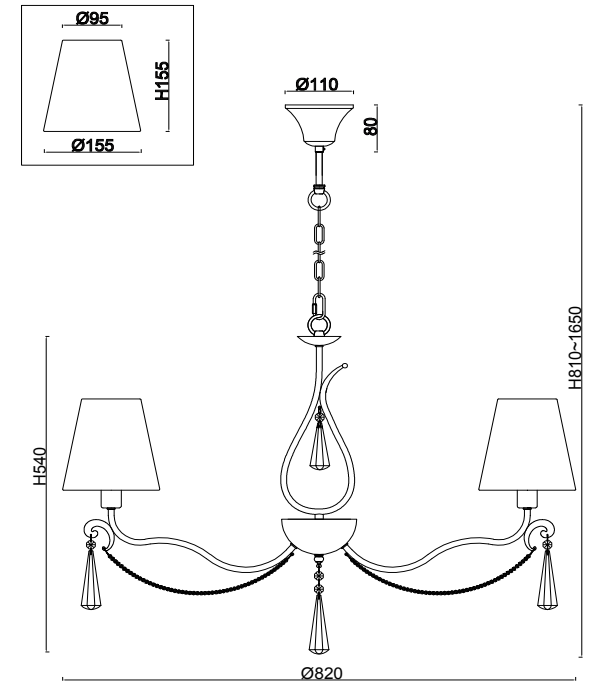

FREYA
TRADITION OF QUALITY

Instruction

FR2019PL-07BS

7 x E14 (40W)

Model: FR2019PL-07BS
Collection: Classic
Series: Madeline

Ceiling Lamps