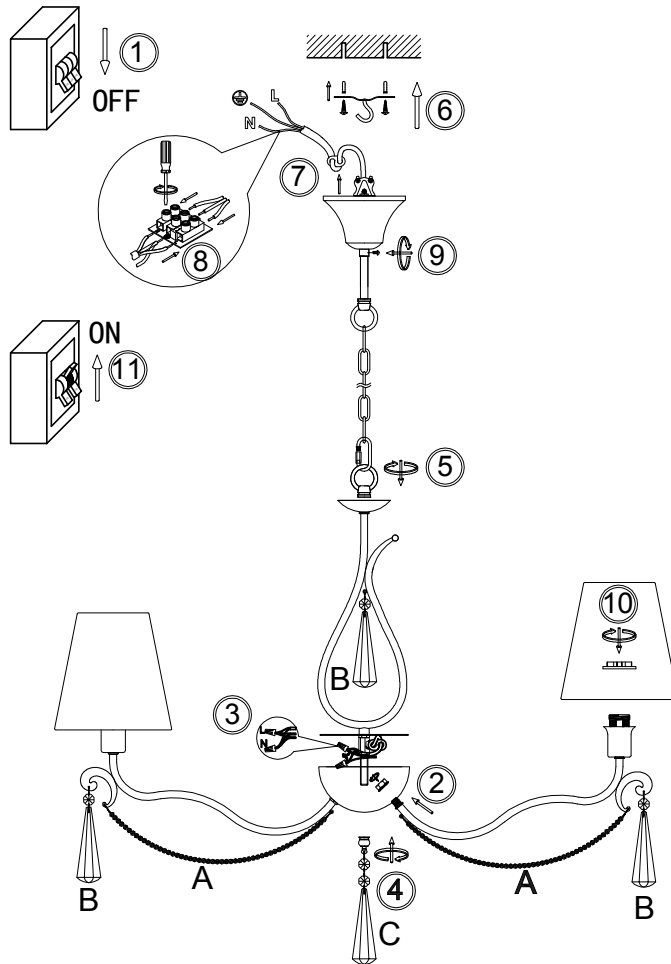

FREYA
TRADITION OF QUALITY

Instruction

FR2019PL-07BS

7 x E14 (40W)

Model: FR2019PL-07BS
Collection: Classic
Series: Madeline

Ceiling Lamps