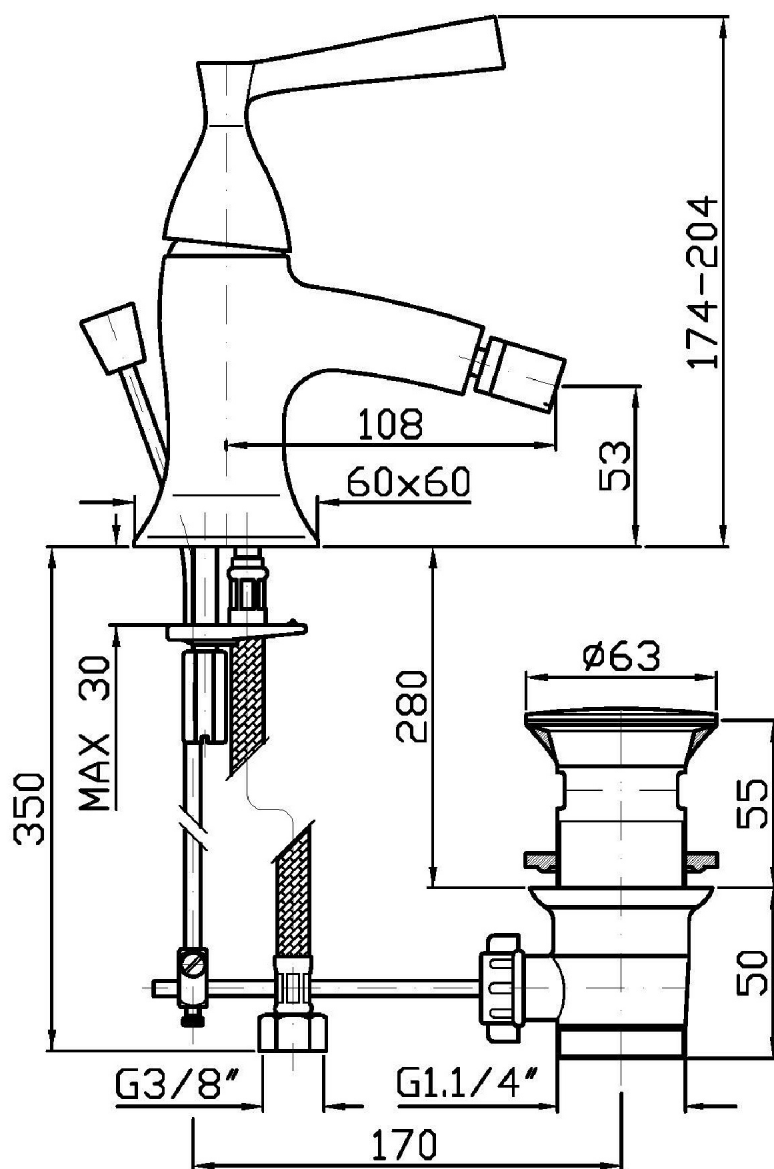

Single lever bidet mixer with aerator, 1 ¼" pop-up waste, flexible tails.

Finiture / Finishes

						
Cromo / Chrome	Nickel Lucido / Polished Nickel		Oro / Gold		Oro spazzolato / Brushed Gold	

BELLAGIO

ZP3343

Disegno Complessivo / Overall Drawing

BELLAGIO

ZP3343

Esplosi / Exploded

BELLAGIO

ZP3343 Portate / Flowrates (lt/min)

PRESSIONE PRESSURE	1 BAR	2 BAR	3 BAR	4 BAR	5 BAR
P1 BIDET BIDET	6	8,2	10,1	11,8	13,1
P2					
P3					
P4					
P5					

BELLAGIO

ZP3343 Pesì e Misure / Weights and Sizes

Peso (Kg) Weight (lb)	2,59 (Kg)	5,71 (lb)
Volume test (dc3) - (in3)	11,01 (dc3)	671,87 (in3)
h (mm) - (in)	90,00 (mm)	3,54 (in)
L1 (mm) - (in)	335,00 (mm)	13,19 (in)
L2 (mm) - (in)	365,00 (mm)	14,37 (in)