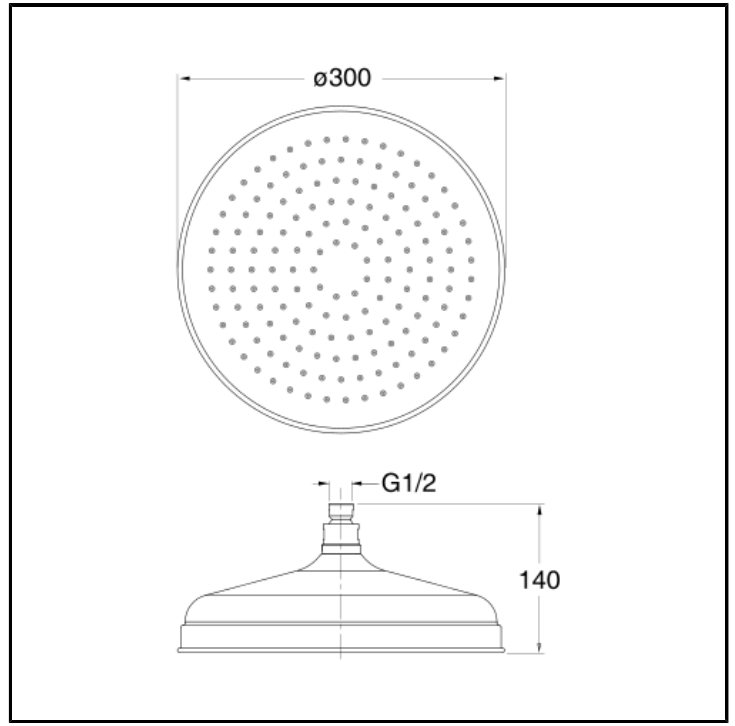

CRIPD027

ø 30 cm retro style SANDWICH PLUS anti-lime showerhead

FINITURE

 Chrome

CHARACTERISTICS

-

FEATURES FROM TECHNOLOGIES

-
-