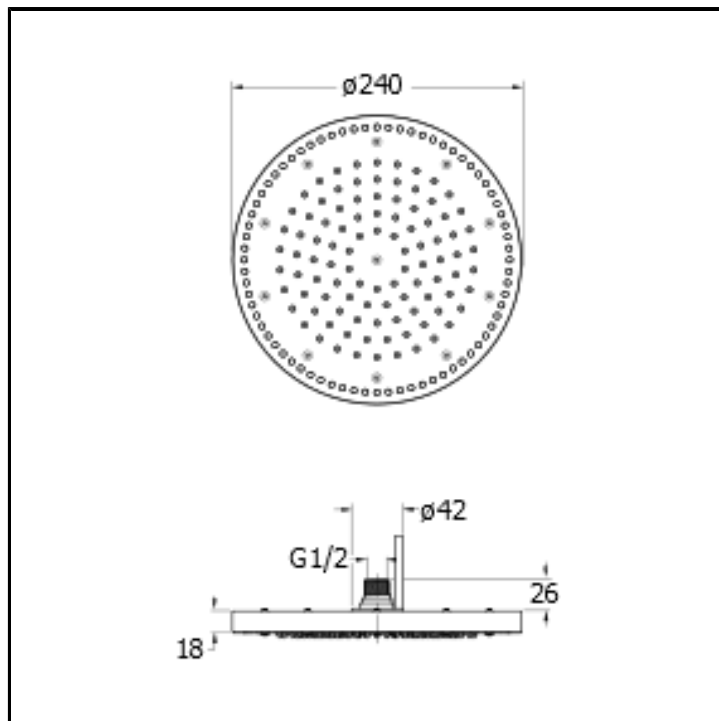

# CRIPD022

ø 24 cm single colour SANDWICH LIGHT anti-lime showerhead