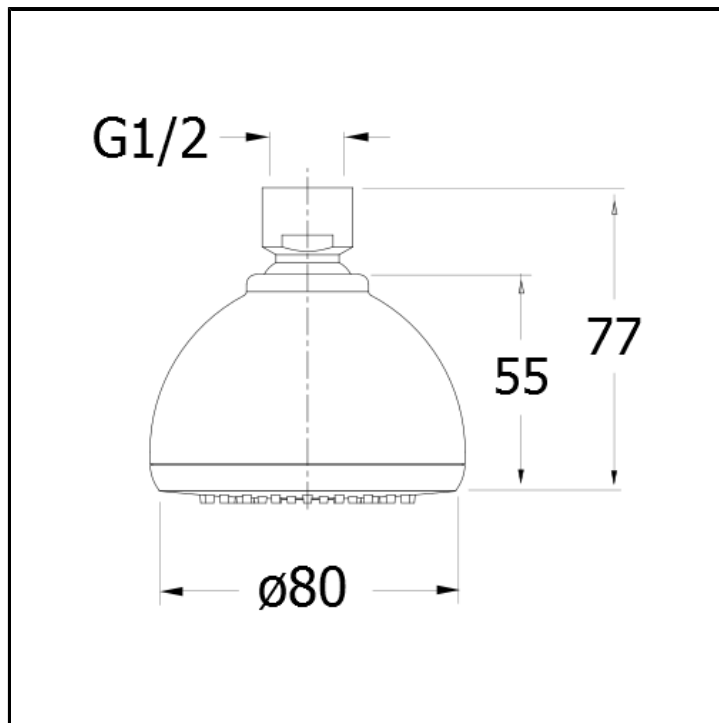

# CRIPD150

ø 8 cm anti-lime showerhead