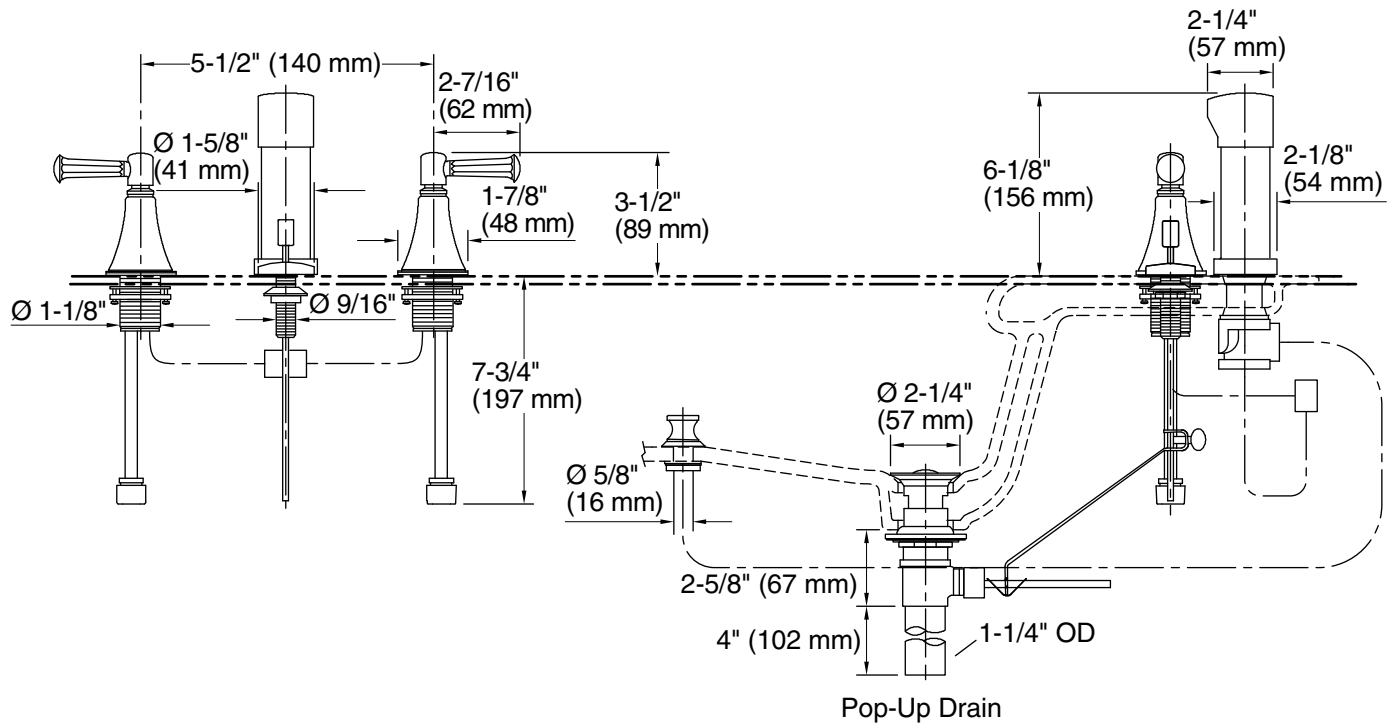

Features

- Flexible connections for easy installation.
- Quarter-turn washerless ceramic disc valves.
- Pop-up drain with lift rod and tailpiece.
- Stately faceted lever handle style option.
- Vertical spray.
- Fixture-mount transfer valve/vacuum breaker.

Material

- Brass construction.
- Brass valve bodies.

Recommended Products/Accessories

- K-23726 Drain treatment
- K-23723 Faucet cleaner

Codes/Standards

ASME A112.18.1/CSA B125.1
ASSE 1001

KOHLER® Faucet Lifetime Limited Warranty

Technical Information

All product dimensions are nominal.

Notes

Install this product according to the installation instructions.