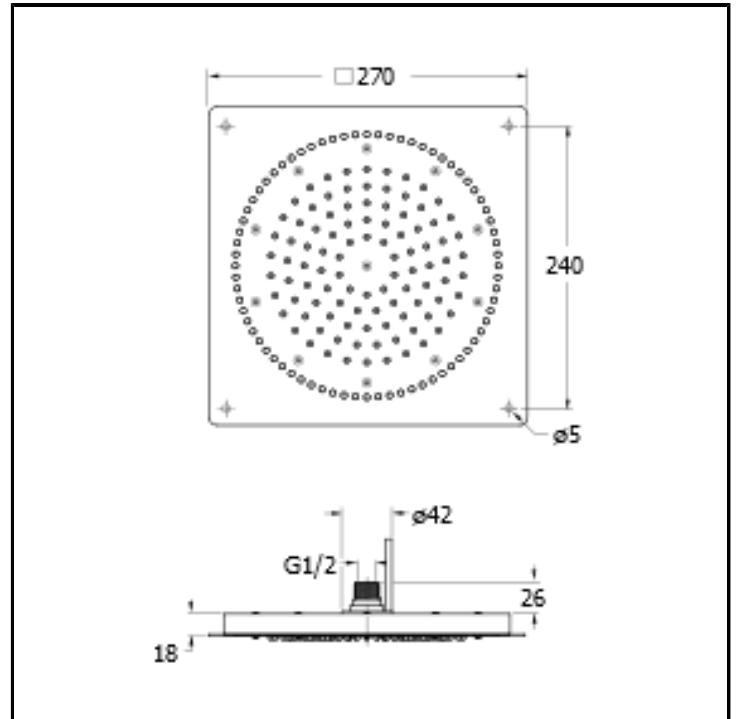

Ceiling mounting single colour 27 x 27 cm square SANDWICH LIGHT anti-lime showerhead

FINITURE

- Chrome plated white light
- Chrome plated blue light

CHARACTERISTICS

-

FEATURES FROM TECHNOLOGIES

-

INSTALLATION