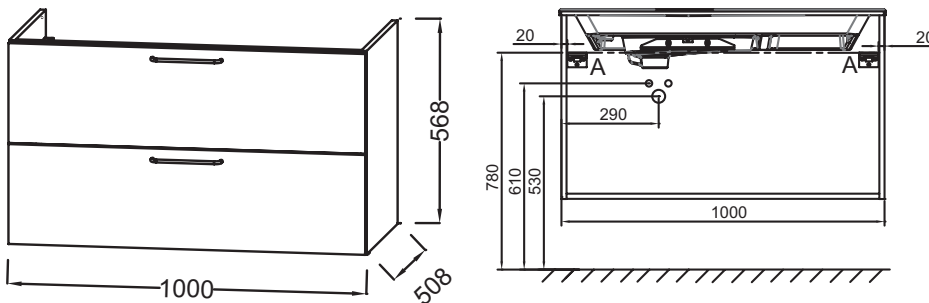

**EB2524-R7**

**Collection:** ODÉON RIVE GAUCHE

**Finish\*:**

**Main features:**

**Features**

- DIMENSIONS: 100 x 50.80 x 56.80 cm
- MATERIAL: Lacquer or melamine
- NORMS AND REGULATION: NF
- USB SOCKET: No
- INSIDE FINISH: Grey
- WEIGHT: 36.7 kg
- INSTALLATION TYPE: Wall-hung
- ELECTRICAL OUTLET: No
- VERSION: Bronze drawer

- EB2564: Vanity top frosted glass 101 cm
- EXAU112-Z: Vanity top 100 cm

**Technical drawing**

Product Specification: Base unit for vanity top 100 cm, 2 drawers, bronze wire handles. EB2524-R7. Collection: ODÉON RIVE GAUCHE. DIMENSIONS: 100 x 50.80 x 56.80 cm. WEIGHT: 36.7 kg. MATERIAL: Lacquer or melamine. INSTALLATION TYPE: Wall-hung. NORMS AND REGULATION: NF. ELECTRICAL OUTLET: No. USB SOCKET: No. VERSION: Bronze drawer. INSIDE FINISH: Grey.