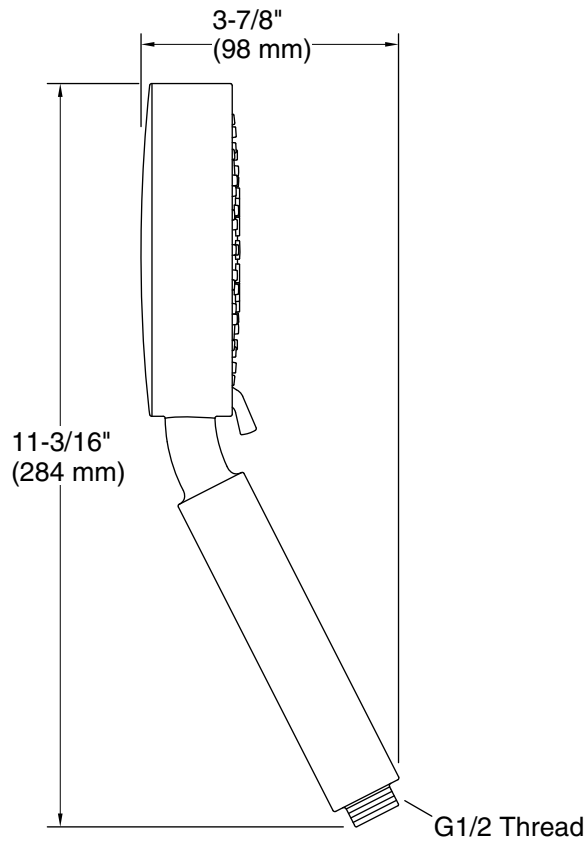

Technical Information

All product dimensions are nominal.

Drain included: No

Handshower:

Rated maximum flow: 1.75 gal/min (6.6 l/min)

Notes

Install this product according to the installation instructions.

Plumbing codes require an atmospheric vacuum breaker be installed in-line with handshowers.

Please consult with local plumbing officials.

ADA, OBC, CSA B651 compliant when installed to the specific requirements of these regulations.