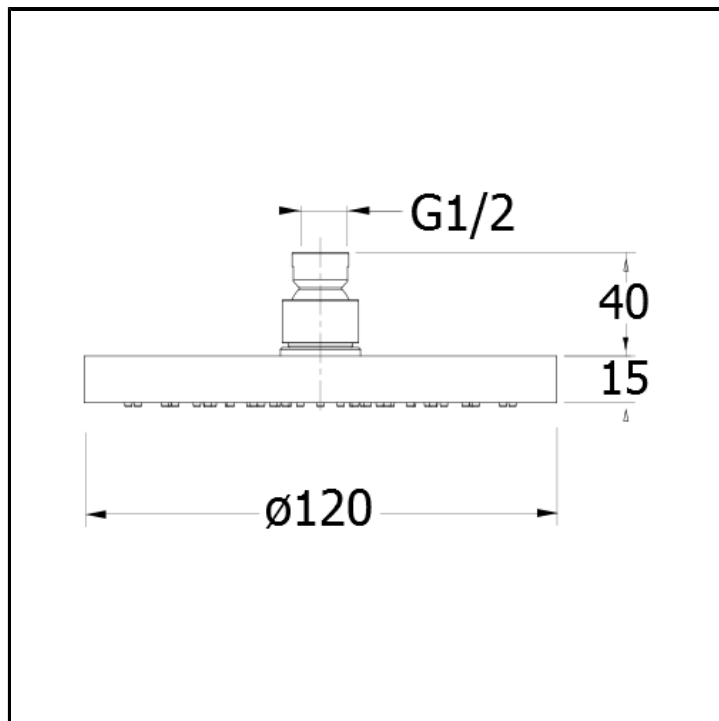

# CRIPD151

ø 12 cm anti-lime showerhead