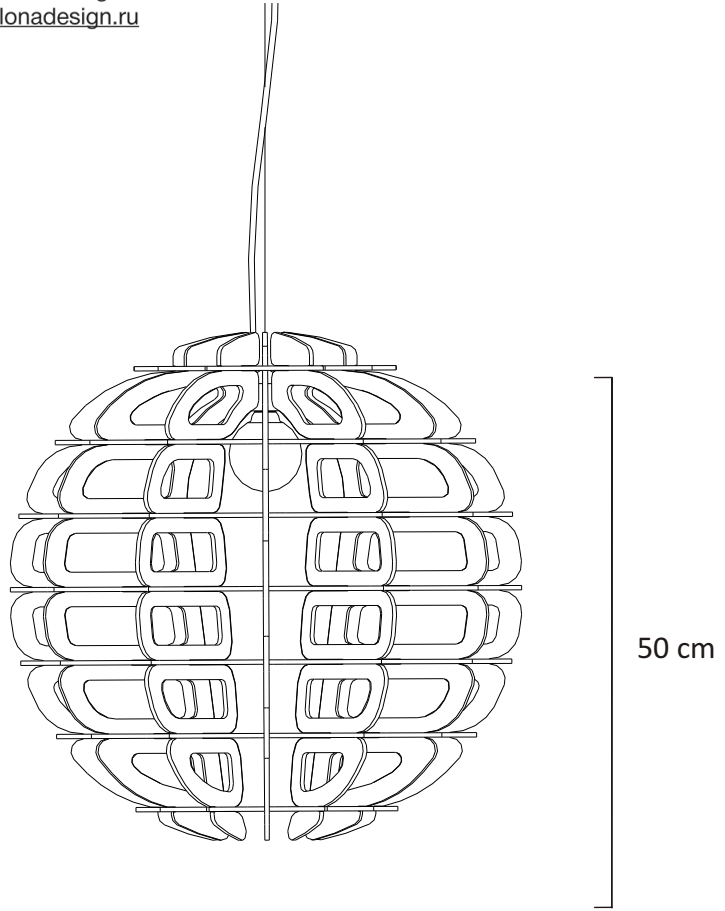

Продажа дизайнерской мебели,
света и аксессуаров
по всей России

8 (800) 000-136
hello@barcelonadesign.ru
www.barcelonadesign.ru

Main Dimensions

Planet 1

Planet 2