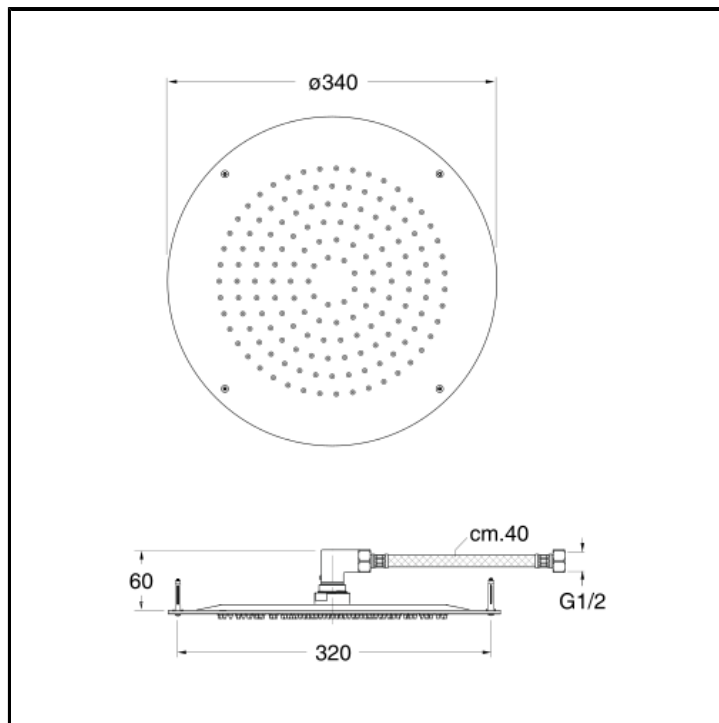

# CRIPD360

Ceiling mounting ø 34 cm SANDWICH SPECIAL anti-lime showerhead with setting frame and flexible connection