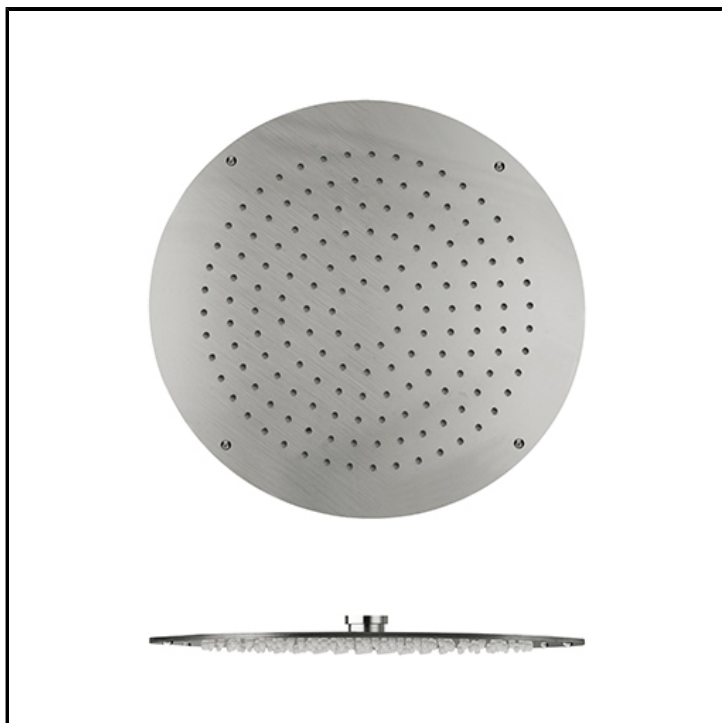

# CRIPD360

Ceiling mounting ø 34 cm SANDWICH SPECIAL anti-lime showerhead with setting frame and flexible connection