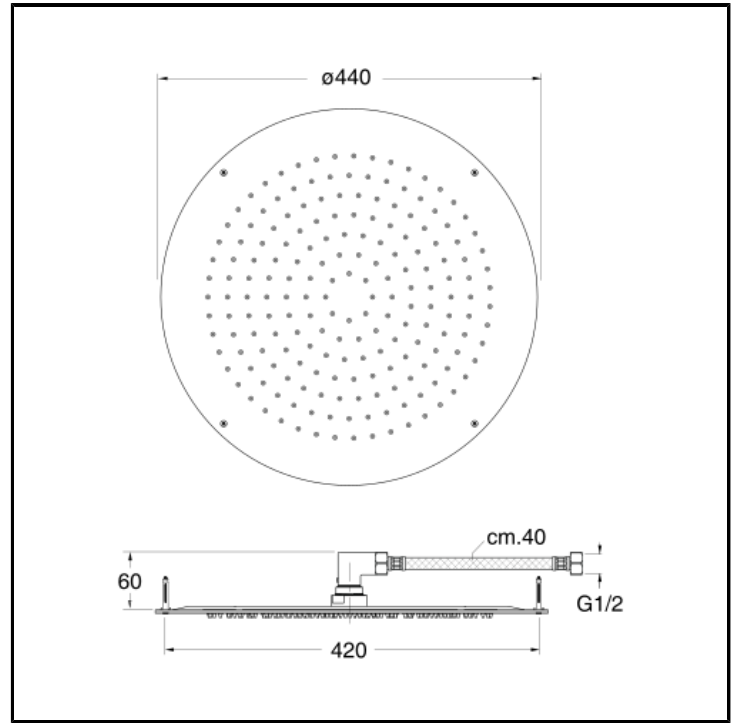

# CRIPD361

Ceiling mounting ø 44 cm SANDWICH SPECIAL anti-lime showerhead with setting frame and flexible connection