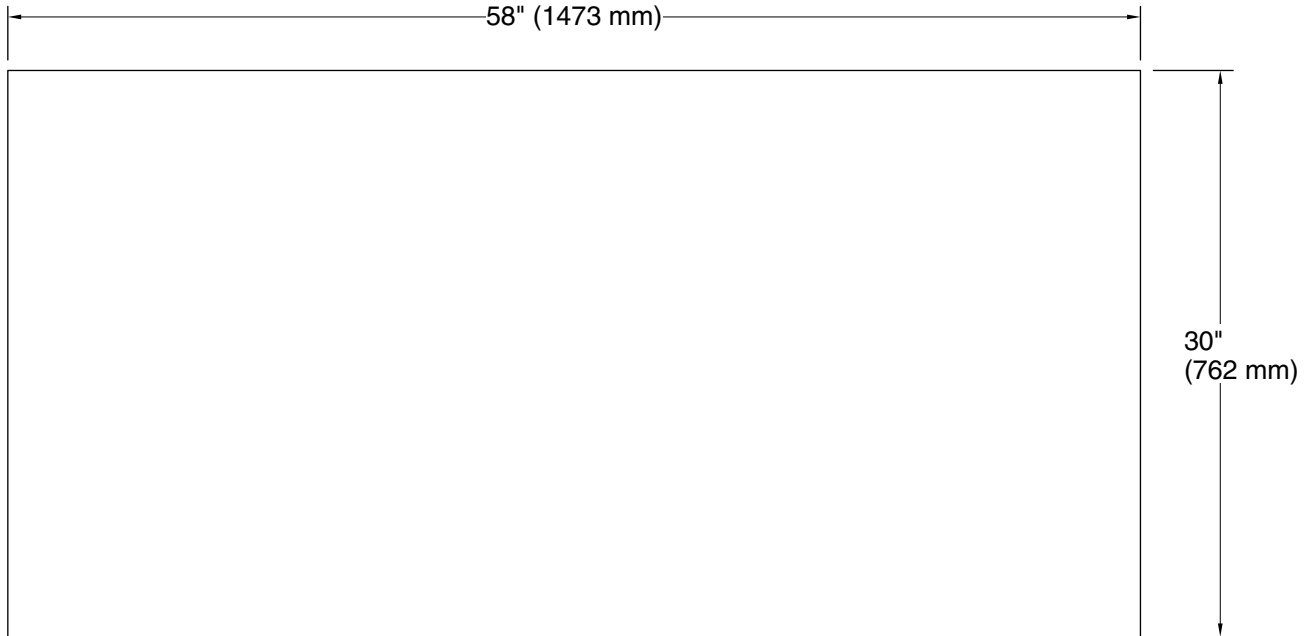

Codes/Standards

None Applicable

Returnable 45 Days after Purchase

See website for detailed warranty information.

Available Colors/Finishes

Color tiles intended for reference only.

Color	Code	Description
	0	White
	NY	Dune
	58	Thunder™ Grey
	TRF	Truffle

Turkish Bath Linens
bath towel with Textured weave, 30" x 58"
K-31507-TX

Technical Information

All product dimensions are nominal.

Material: Cotton, Turkish