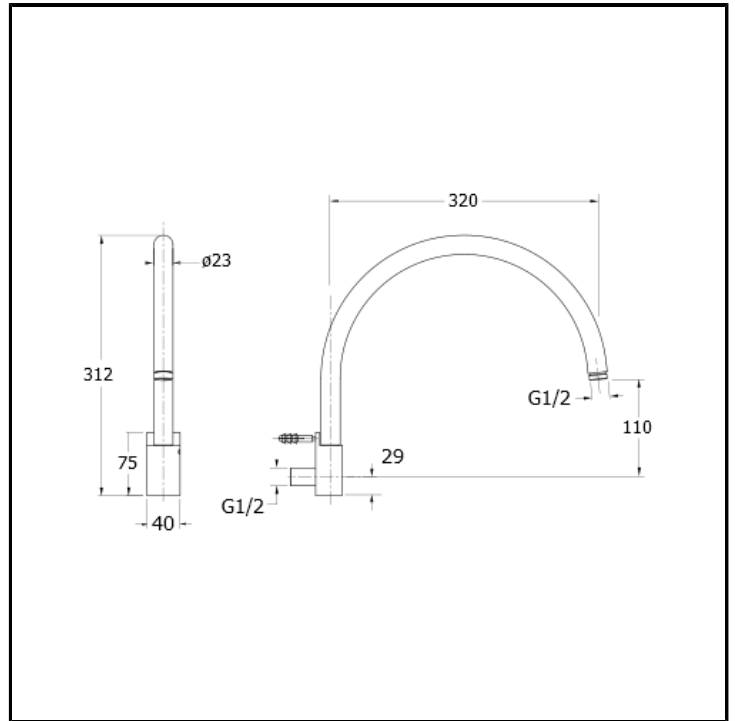

CRIPD408

Round shower arm

FINITURE

 Chrome

CHARACTERISTICS

-

INSTALLATION

- Wall