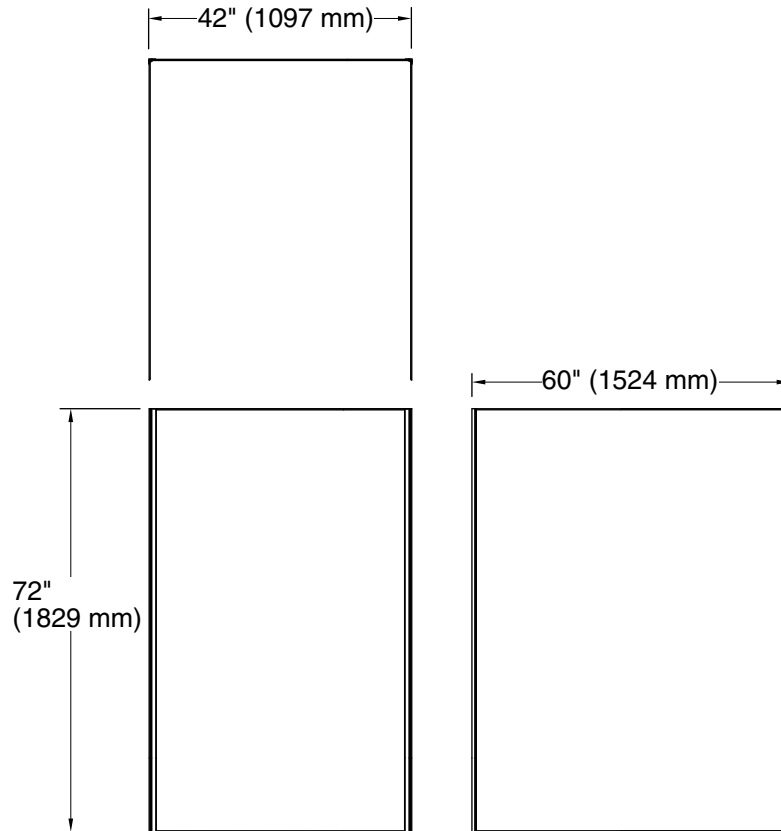

Features

- Includes two 42" x 72" walls, one 60" x 72" wall, and two 72" corner joints.
- No need to install trim. Factory-installed edge provides a finished look for walls.
- Joint system hides caulk and silicone, leaving fewer places for mold to grow and simplifying cleaning.
- Coordinates with Choreograph shower accessories and storage (sold separately).

Installation

- In-field trimmable.
- Adheres to water-resistant wallboard.
- For a 60" x 42" x 72" three-wall alcove or smaller.
- Intended for following use – residential (single family & multifamily) and hotel guest rooms.

Included Components

Product consists of:

K-97608 60"x72" Wall Panel
K-97607 42"x72" Wall Panel
K-97607 42"x72" Wall Panel
K-97635 96" Corner Joint

Codes/Standards

ASTM E162
ASTM E662

KOHLER® Limited Warranty – Choreograph™ Walls and Accessories

Technical Information

All product dimensions are nominal.

Installation: Three-wall alcove

Material Thickness: 3/16" (5 mm)

Notes

Measure your actual product for rough-in details. Install this product according to the installation instructions.