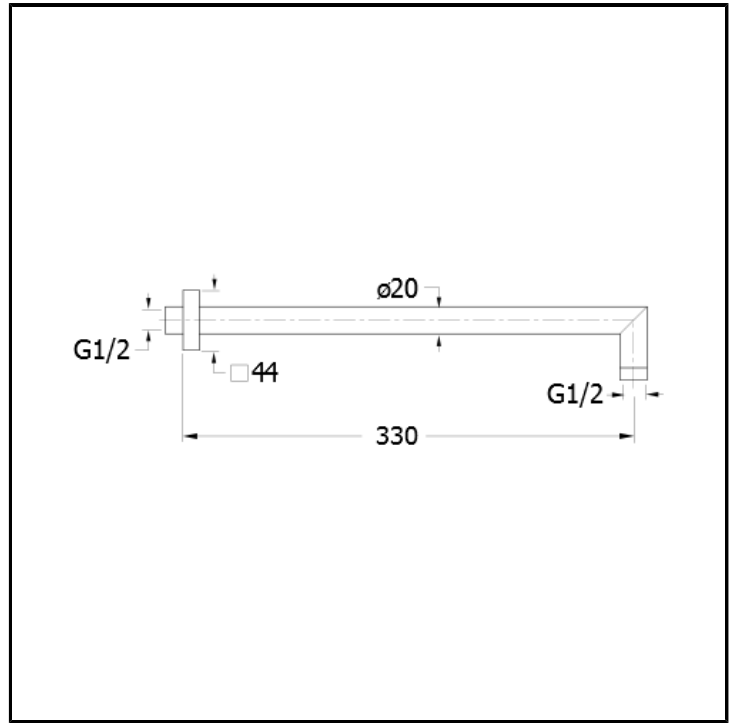

CRIPD415

33 cm wall shower arm

FINITURE

 Chrome

CHARACTERISTICS

-

INSTALLATION

- Wall