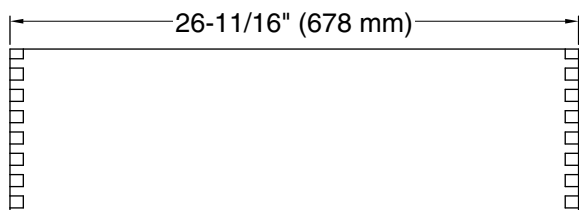

| | | |
|--|-----|--------------|
|  | 1WR | Oxford Maple |
|--|-----|--------------|

Technical Information

All product dimensions are nominal.

Material: Wood, Veneers

Notes

Install this product according to the installation guide.