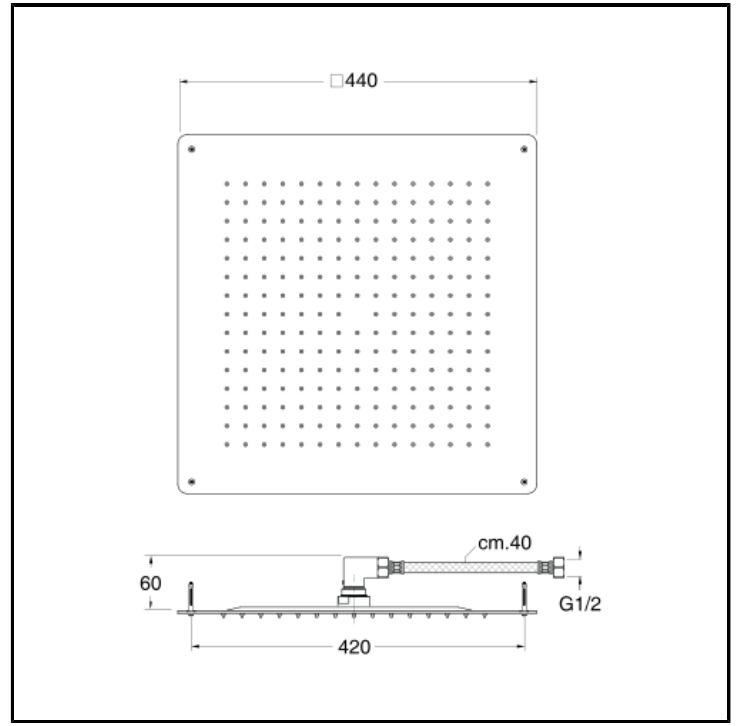

Ceiling mounting 44 x 44 cm square SANDWICH SPECIAL anti-lime showerhead with setting frame and flexible connection