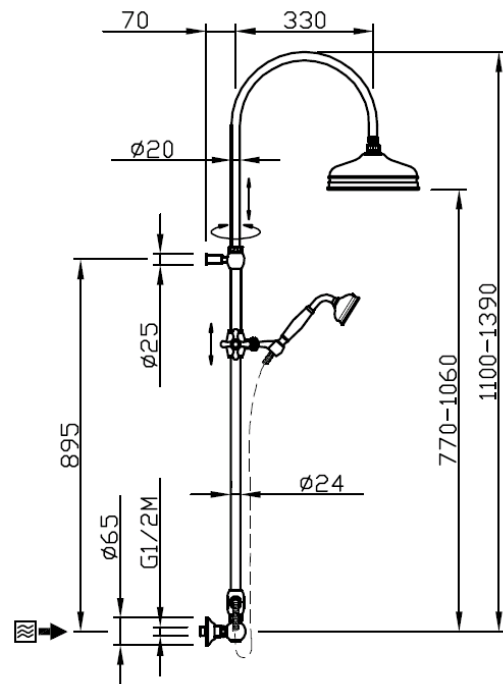

Telescopic colonial concealed

Telescopic colonial concealed
30025/ID-VO

TECHNICAL INFORMATION

Traditional telescopic and turning shower column with adjustable mounting with articulated shower holder, built-in holder and diverter. Ø270 non-liming inspectable and serviceable traditional shower head in brass/stainless steel. Brass inspectable and serviceable traditional one jet shower. Brass double spiral flexible hose cm 150. OLD BRASS

Flow rate:

? Doccia o soffione?

PICTURE

SPARE PARTS

FEATURES

Rain jet

Non-liming

adjustable
telescopic shower
column

TECHNICAL DRAWING

FINISHINGS