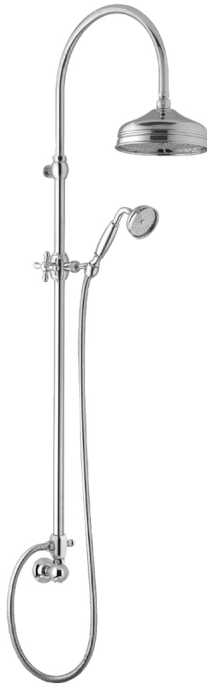

Telescopic colonial concealed

Telescopic colonial concealed
30025/ID-VO

TECHNICAL INFORMATION

Traditional telescopic and turning shower column with adjustable mounting with articulated shower holder, built-in holder and diverter. Ø270 non-liming inspectable and serviceable traditional shower head in brass/stainless steel. Brass inspectable and serviceable traditional one jet shower. Brass double spiral flexible hose cm 150. OLD BRASS

Flow rate:

? Doccia o soffione?

PICTURE

SPARE PARTS

FEATURES

Rain jet

Non-liming

adjustable
telescopic shower
column