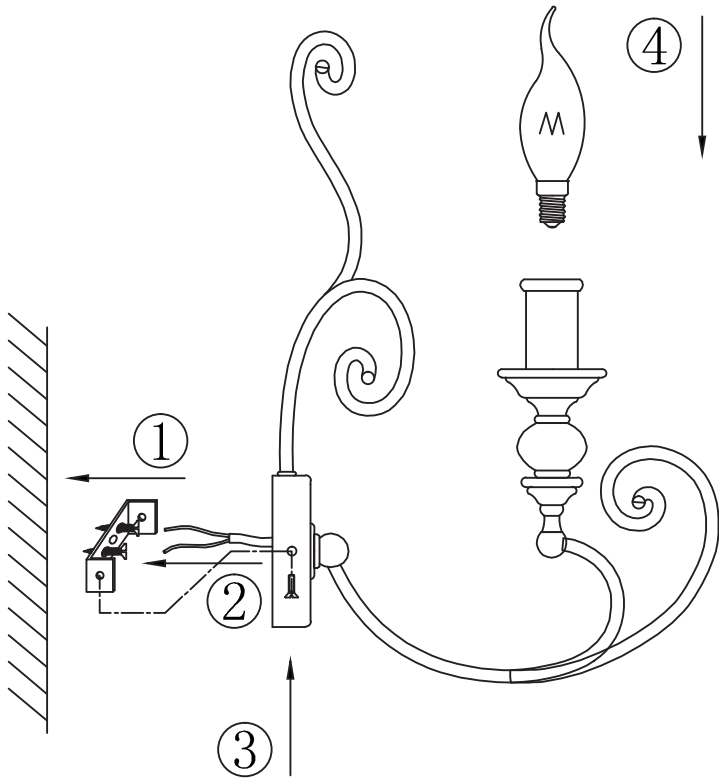

# Instruction

Collection: House  
Series: Karina  
Model: H631-WL-01-B  
Wall lamp

 – Wall lamp

  
1 x E14 (60w)

**MAYTONI**  
DECORATIVE LIGHTING  
[www.maytoni.de](http://www.maytoni.de)