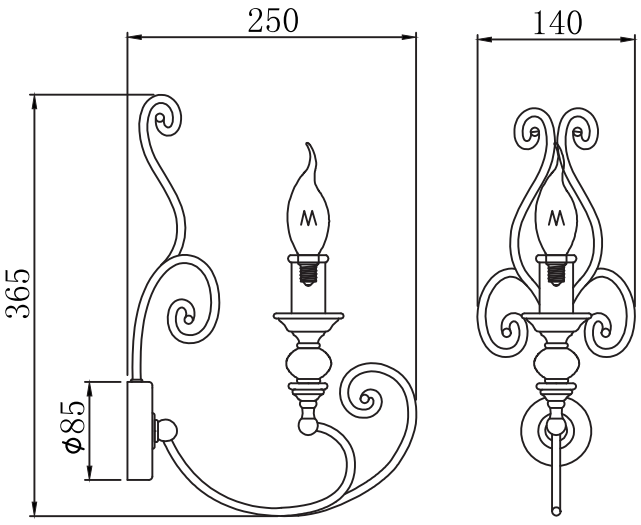

# Instruction

Collection: House  
Series: Karina  
Model: H631-WL-01-B  
Wall lamp

 – Wall lamp

  
1 x E14 (60w)

**MAYTONI**  
DECORATIVE LIGHTING  
[www.maytoni.de](http://www.maytoni.de)