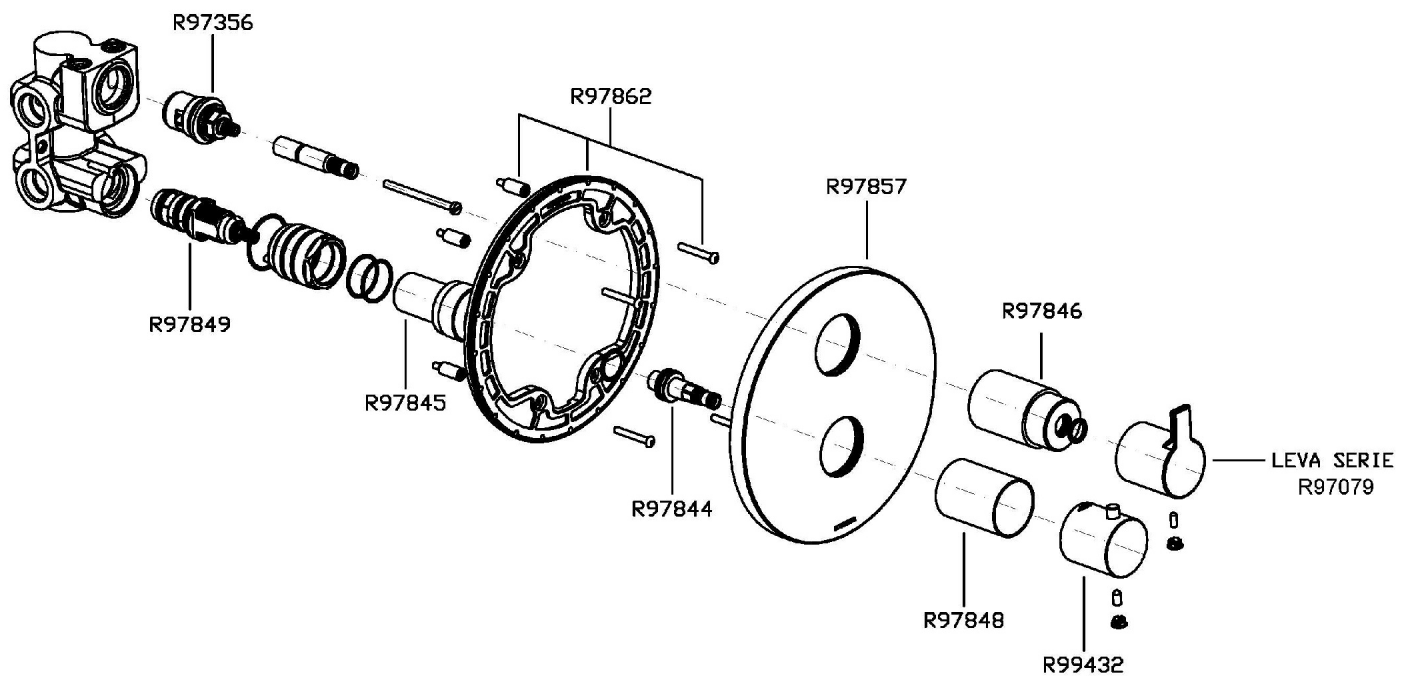

1/2" built-in thermostatic shower mixer, with stop valve. For Zetasystem (R97800) universal built-in body.

R97800

Zetasystem - Corpo incasso universale /
Zetasystem - universal built-in body

Finiture / Finishes

ZB2800

Disegno Complessivo / Overall Drawing

BELLAGIO

ZB2800

Esplosi / Exploded

BELLAGIO

ZB2800 Portate / Flowrates (lt/min)

PRESSIONE PRESSURE	1 BAR	2 BAR	3 BAR	4 BAR	5 BAR
USCITA PRIMARIA PRIMARY OUTLET <i>P1</i>	12	17	22	25	28
<i>P2</i>					
<i>P3</i>					
<i>P4</i>					
<i>P5</i>					

BELLAGIO

ZB2800 Pesì e Misure / Weights and Sizes

Peso (Kg) Weight (lb)	3,90 (Kg)	8,60 (lb)
Volume test (dc3) - (in3)	7,50 (dc3)	457,68 (in3)
h (mm) - (in)	90,00 (mm)	3,54 (in)
L1 (mm) - (in)	250,00 (mm)	9,84 (in)
L2 (mm) - (in)	333,00 (mm)	13,11 (in)