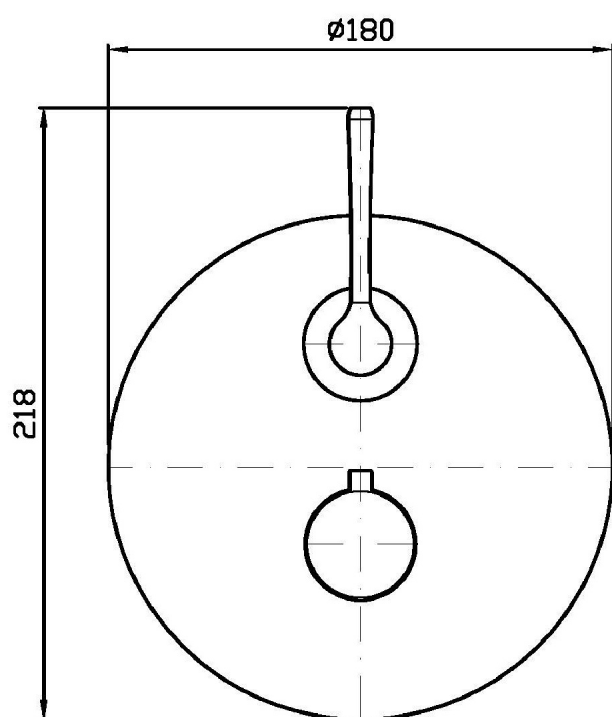

1/2" built-in thermostatic shower mixer, with stop valve. For Zetasystem (R97800) universal built-in body.

R97800

Zetasystem - Corpo incasso universale /
Zetasystem - universal built-in body

Finiture / Finishes

ZB2800

Disegno Complessivo / Overall Drawing

BELLAGIO

ZB2800

Esplosi / Exploded

BELLAGIO

ZB2800 Portate / Flowrates (lt/min)

PRESSIONE PRESSURE	1 BAR	2 BAR	3 BAR	4 BAR	5 BAR
USCITA PRIMARIA PRIMARY OUTLET <i>P1</i>	12	17	22	25	28
<i>P2</i>					
<i>P3</i>					
<i>P4</i>					
<i>P5</i>					

BELLAGIO

ZB2800 Pesì e Misure / Weights and Sizes

Peso (Kg) Weight (lb)	3,90 (Kg)	8,60 (lb)
Volume test (dc3) - (in3)	7,50 (dc3)	457,68 (in3)
h (mm) - (in)	90,00 (mm)	3,54 (in)
L1 (mm) - (in)	250,00 (mm)	9,84 (in)
L2 (mm) - (in)	333,00 (mm)	13,11 (in)