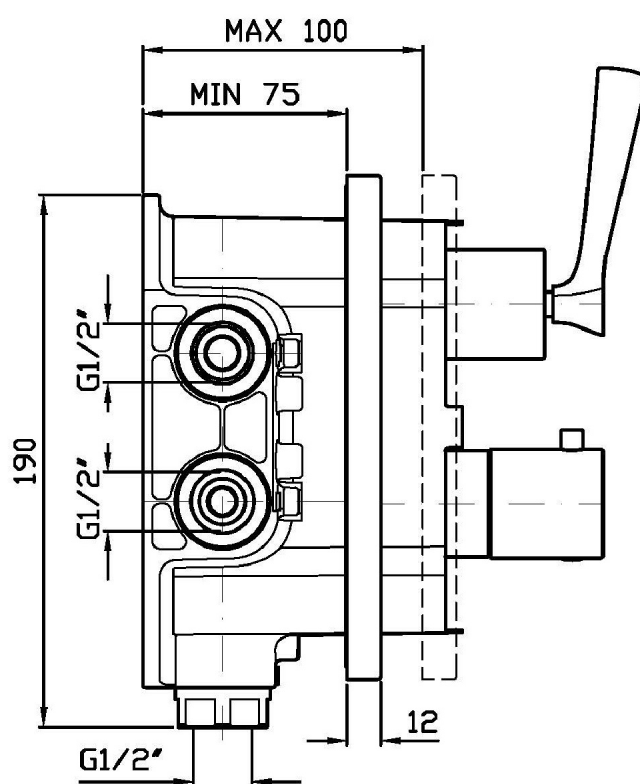

Marchio / Brand ZUCCHETTI

Classe / Class WW

BELLAGIO

ZB2800

Termostatico incasso doccia con rubinetto d'arresto. / Built-in thermostatic shower mixer, with stop valve.

Termostatico incasso doccia da 1/2" con rubinetto d'arresto, per corpo incasso universale Zetasystem R97800.

1/2" built-in thermostatic shower mixer, with stop valve. For Zetasystem (R97800) universal built-in body.

R97800

Zetasystem - Corpo incasso universale /
Zetasystem - universal built-in body

Finiture / Finishes

ZB2800

Disegno Complessivo / Overall Drawing

BELLAGIO

ZB2800

Esplosi / Exploded

BELLAGIO

ZB2800 Portate / Flowrates (lt/min)

PRESSIONE PRESSURE	1 BAR	2 BAR	3 BAR	4 BAR	5 BAR
USCITA PRIMARIA PRIMARY OUTLET <i>P1</i>	12	17	22	25	28
<i>P2</i>					
<i>P3</i>					
<i>P4</i>					
<i>P5</i>					

BELLAGIO

ZB2800 Pesì e Misure / Weights and Sizes

Peso (Kg) Weight (lb)	3,90 (Kg)	8,60 (lb)
Volume test (dc3) - (in3)	7,50 (dc3)	457,68 (in3)
h (mm) - (in)	90,00 (mm)	3,54 (in)
L1 (mm) - (in)	250,00 (mm)	9,84 (in)
L2 (mm) - (in)	333,00 (mm)	13,11 (in)