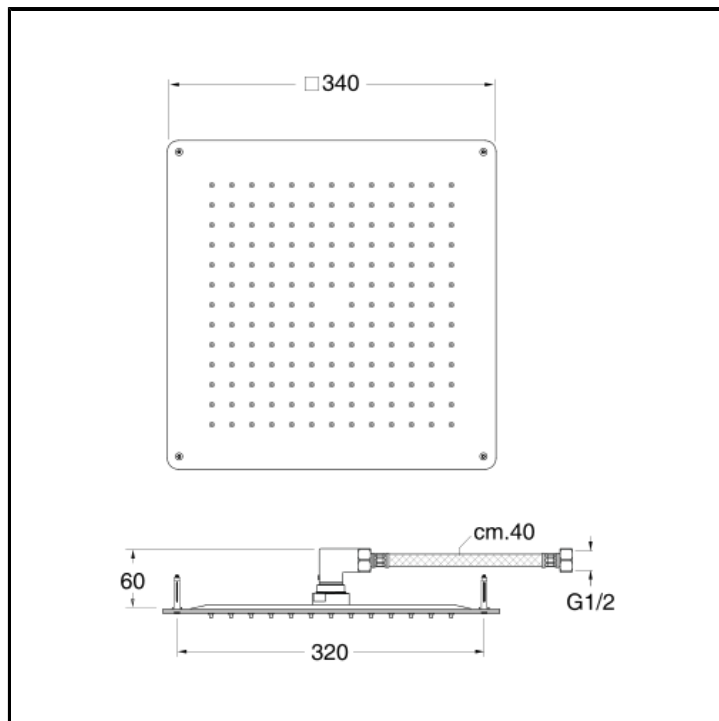

Ceiling mounting 34 x 34 cm square SANDWICH SPECIAL anti-lime showerhead with setting frame and flexible connection