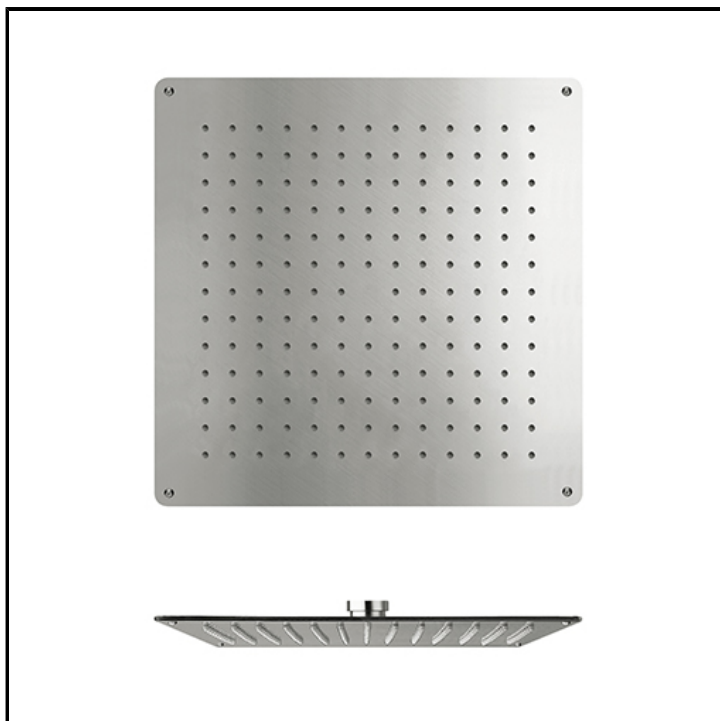

Ceiling mounting 34 x 34 cm square SANDWICH SPECIAL anti-lime showerhead with setting frame and flexible connection

## FINITURE

- White matt
- Chrome
- Brushed stainless steel AISI
- Black matt