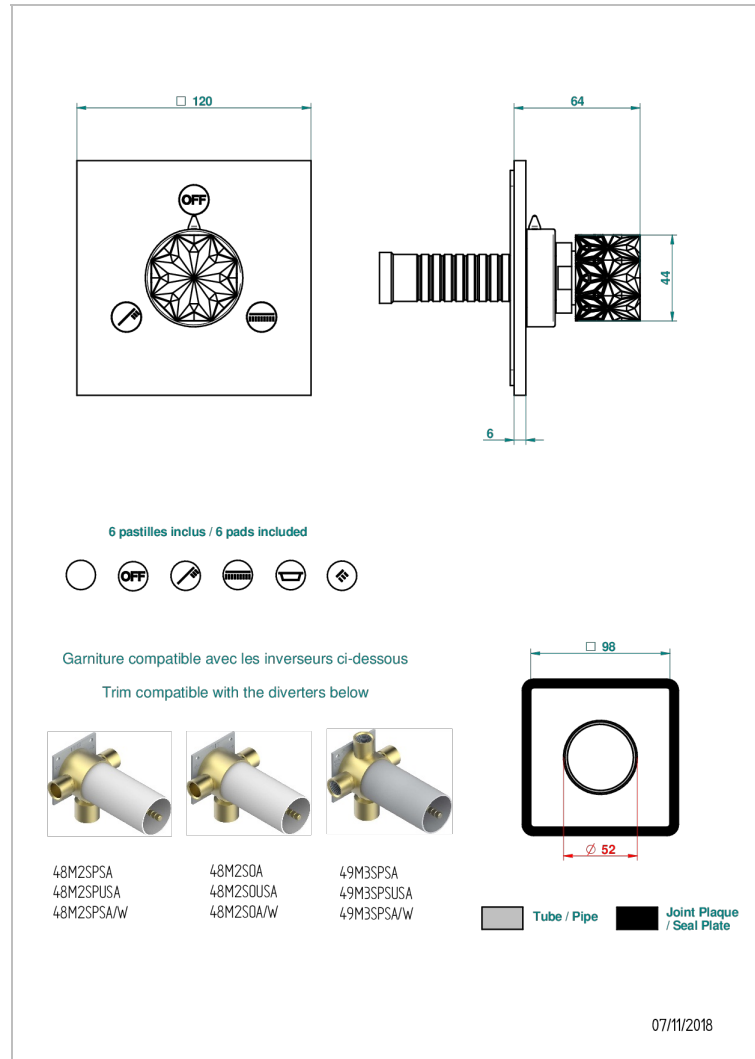

# NIHAL PORCELAIN NOIRE

U2P-48M2SB

Trim for wall mounted diverter, 2 ways - ref. 48M2 and 3 ways - ref. 49M3

THG  
PARIS

## ХАРАКТЕРИСТИКИ

- Nihal porcelaine noire
- Trim for wall mounted diverter, 2 ways - ref. 48M2 and 3 ways - ref. 49M3

## СВЯЗАННЫЕ ТОВАРНЫЕ ПОЗИЦИИ

- Ref. G00-48M2SOA Wall mounted 3-way diverter with ceramic cartridge for concealed installation- 1 inlet 3/4" and 2 outlets 1/2" without stop position, without trim
- Ref. G00-48M2SPSA Wall mounted 3-way diverter with ceramic cartridge for concealed installation, 1 inlet 3/4" and 2 outlets 1/2" with stop position, without trim
- Ref. G00-49M3SPSA Wall mounted 4-way diverter with ceramic cartridge for concealed installation- 1 inlet 3/4" and 3 outlets 1/2" with stop position, without trim