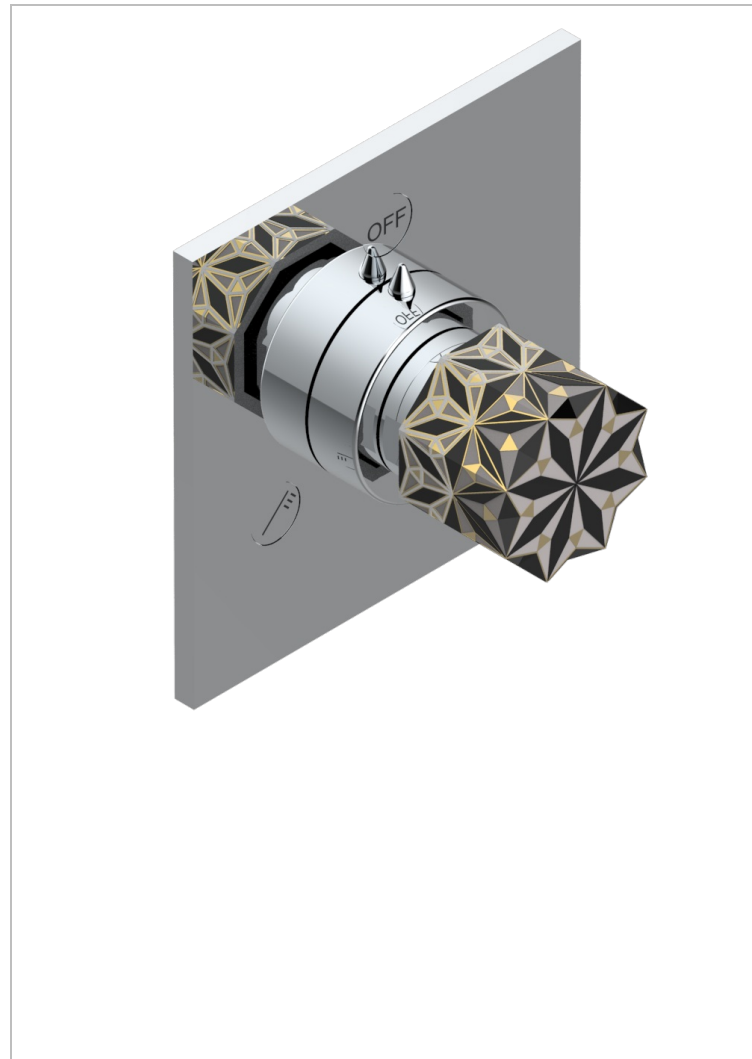

# NIHAL PORCELAIN NOIRE

U2P-48M2SB

Trim for wall mounted diverter, 2 ways - ref. 48M2 and 3 ways - ref. 49M3

THG  
PARIS

## ХАРАКТЕРИСТИКИ

- Nihal porcelaine noire
- Trim for wall mounted diverter, 2 ways - ref. 48M2 and 3 ways - ref. 49M3

## СВЯЗАННЫЕ ТОВАРНЫЕ ПОЗИЦИИ

- Ref. G00-48M2SOA Wall mounted 3-way diverter with ceramic cartridge for concealed installation- 1 inlet 3/4" and 2 outlets 1/2" without stop position, without trim
- Ref. G00-48M2SPSA Wall mounted 3-way diverter with ceramic cartridge for concealed installation, 1 inlet 3/4" and 2 outlets 1/2" with stop position, without trim
- Ref. G00-49M3SPSA Wall mounted 4-way diverter with ceramic cartridge for concealed installation- 1 inlet 3/4" and 3 outlets 1/2" with stop position, without trim