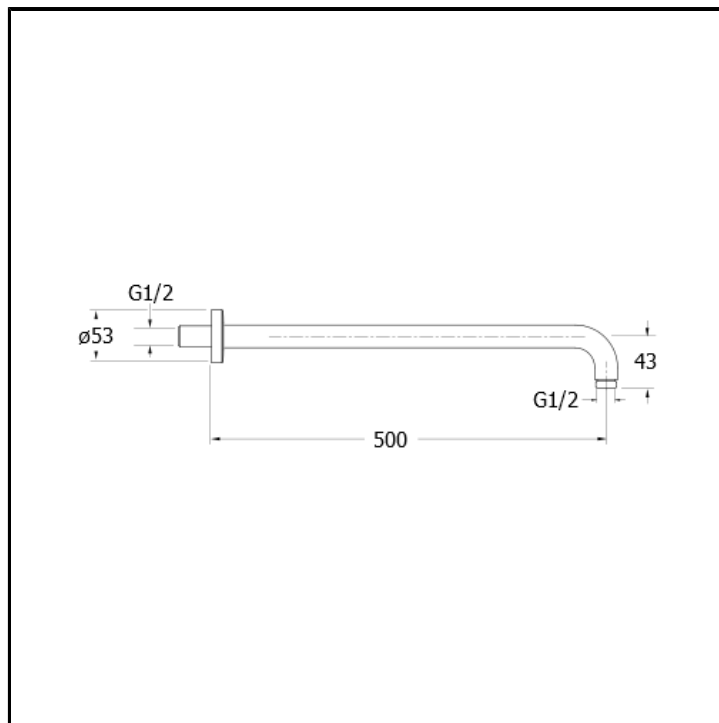

CRIPD414

50 cm wall shower arm

FINITURE

-  Chrome
-  Polished black chrome
-  Brushed black chrome
-  Polished metallic
-  Brushed metallic
-  Yellow gold oro
-  PVD polished rose gold
-  PVD brushed rose gold
-  Brushed old brass