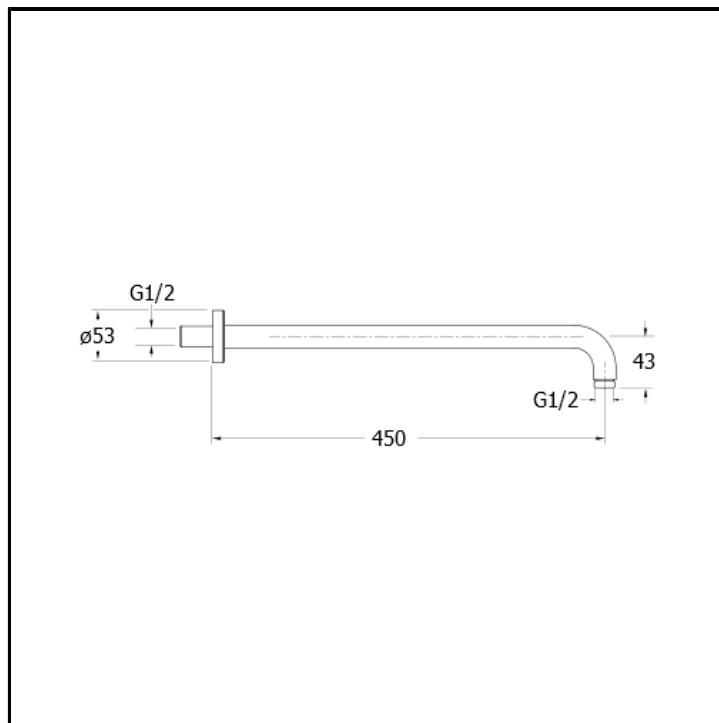

45 cm wall shower arm

FINITURE

-  Chrome
-  Polished black chrome
-  Brushed black chrome
-  Polished metallic
-  Brushed metallic
-  Yellow gold oro
-  PVD polished rose gold
-  PVD brushed rose gold
-  Brushed old brass