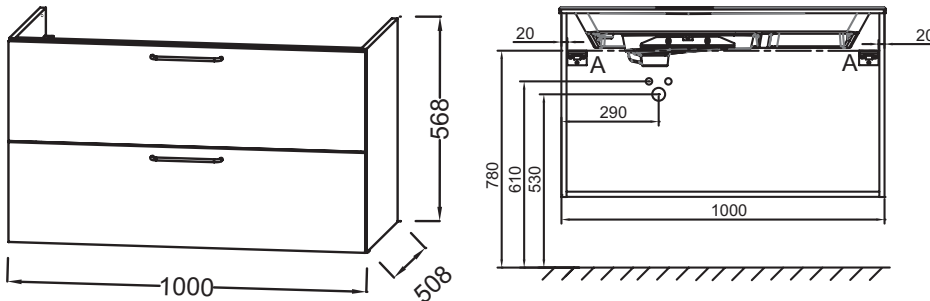

EB2524-R8

Collection: ODÉON RIVE GAUCHE

Finish*:

Main features:

Features

- DIMENSIONS: 100 x 50.80 x 56.80 cm
- MATERIAL: Lacquer or melamine
- NORMS AND REGULATION: NF
- USB SOCKET: No
- INSIDE FINISH: Grey
- WEIGHT: 36.7 kg
- INSTALLATION TYPE: Wall-hung
- ELECTRICAL OUTLET: No
- VERSION: Gold drawer

Technical drawing

Product Specification: Base unit for vanity top 100 cm, 2 drawers, gold wire handles. EB2524-R8. Collection: ODÉON RIVE GAUCHE. DIMENSIONS: 100 x 50.80 x 56.80 cm. WEIGHT: 36.7 kg. MATERIAL: Lacquer or melamine. INSTALLATION TYPE: Wall-hung. NORMS AND REGULATION: NF. ELECTRICAL OUTLET: No. USB SOCKET: No. VERSION: Gold drawer. INSIDE FINISH: Grey.