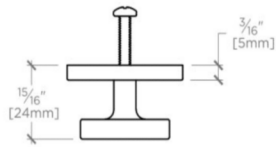

PRODUCT FEATURES

Light and fluid lines

Pair with Waterworks extensive line of Flyte fittings and faucets

Includes per fixing: 8-32 Truss Head Machine Screw-Combo-Slotted

WATERWORKS

FLYTE

Flyte 1 1/4" Knob

FLHW01

MOUNTING HARDWARE INCLUDED		
STYLE #	DESCRIPTION	QTY
998945	Service Parts 8-32 1" Truss Head Machine Screw, Combo, Slotted	1
998946	Service Parts 8-32 1 1/2" Truss Head Machine Screw, Combo, Slotted	1

TOP VIEW SCALE: 6"=1'-0"

ISO VIEW SCALE: 6"=1'-0"

FRONT VIEW SCALE: 6"=1'-0"

SIDE VIEW SCALE: 6"=1'-0"