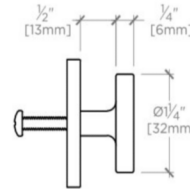

PRODUCT FEATURES

Light and fluid lines

Pair with Waterworks extensive line of Flyte fittings and faucets

Includes per fixing: 8-32 Truss Head Machine Screw-Combo-Slotted

WATERWORKS

FLYTE

Flyte 1 1/4" Knob

FLHW01

MOUNTING HARDWARE INCLUDED		
STYLE #	DESCRIPTION	QTY
998945	Service Parts 8-32 1" Truss Head Machine Screw, Combo, Slotted	1
998946	Service Parts 8-32 1 1/2" Truss Head Machine Screw, Combo, Slotted	1

TOP VIEW SCALE: 6"=1'-0"

ISO VIEW SCALE: 6"=1'-0"

FRONT VIEW SCALE: 6"=1'-0"

SIDE VIEW SCALE: 6"=1'-0"