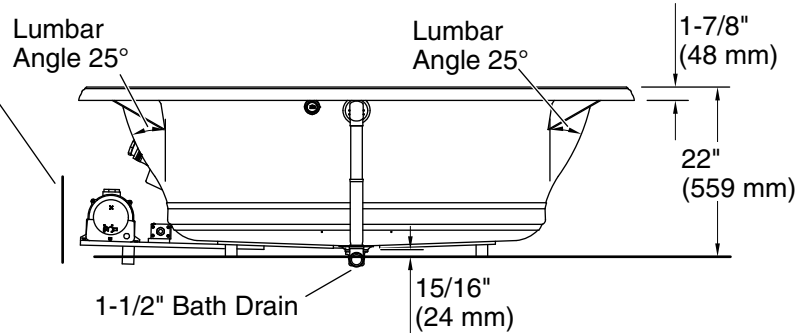

**Drop-in Rim Detail**

Blower Motor Access  
34" (864 mm) W x 15" (381 mm) H Min