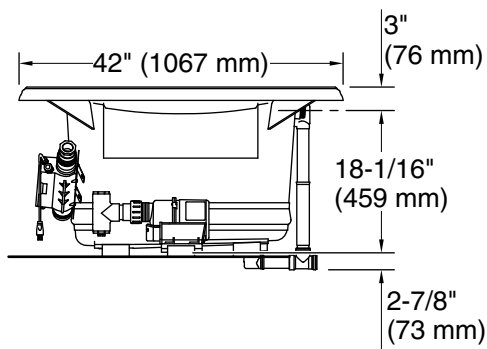

#### Included Components

Additional Components:  
40" (1016 mm) cable

**Drop-in Rim Detail**

Blower Motor Access  
34" (864 mm) W x 15" (381 mm) H Min

### Technical Information

All product dimensions are nominal.

Installation: Drop-in  
Basin area, bottom: 48" x 27" (1219 mm x 686 mm)  
Basin area, top: 60" x 30" (1524 mm x 762 mm)  
Weight: 156 lbs (70.8 kg)  
Minimum floor load: 54 lbs/ft<sup>2</sup> (263.7 kg/m<sup>2</sup>)  
Water depth: 16" (406 mm)  
Water capacity: 94 gal (355.8 L)  
Cutout: Drop-in, 70-1/2" x 40-1/2" (1791 mm x 1029 mm)  
Electrical component rating: Blower: 120 V, 10 A, 60 Hz  
Air bath: 120 V, 5 A, 60 Hz