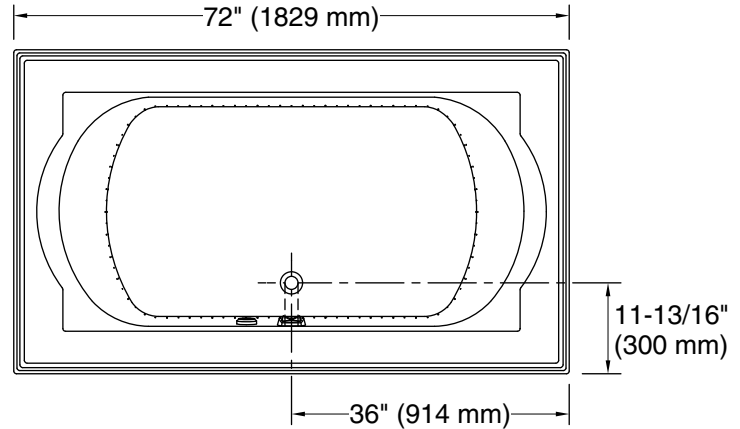

**Drop-in Rim Detail**

Blower Motor Access  
34" (864 mm) W x 15" (381 mm) H Min

### Technical Information

All product dimensions are nominal.

Installation: Drop-in  
Basin area, bottom: 48" x 27" (1219 mm x 686 mm)  
Basin area, top: 60" x 30" (1524 mm x 762 mm)  
Weight: 156 lbs (70.8 kg)  
Minimum floor load: 54 lbs/ft<sup>2</sup> (263.7 kg/m<sup>2</sup>)  
Water depth: 16" (406 mm)  
Water capacity: 94 gal (355.8 L)  
Cutout: Drop-in, 70-1/2" x 40-1/2" (1791 mm x 1029 mm)  
Electrical component rating: Blower: 120 V, 10 A, 60 Hz  
Air bath: 120 V, 5 A, 60 Hz