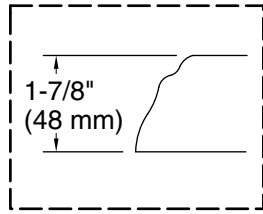

**Drop-in Rim Detail**

Blower Motor Access  
34" (864 mm) W x 15" (381 mm) H Min