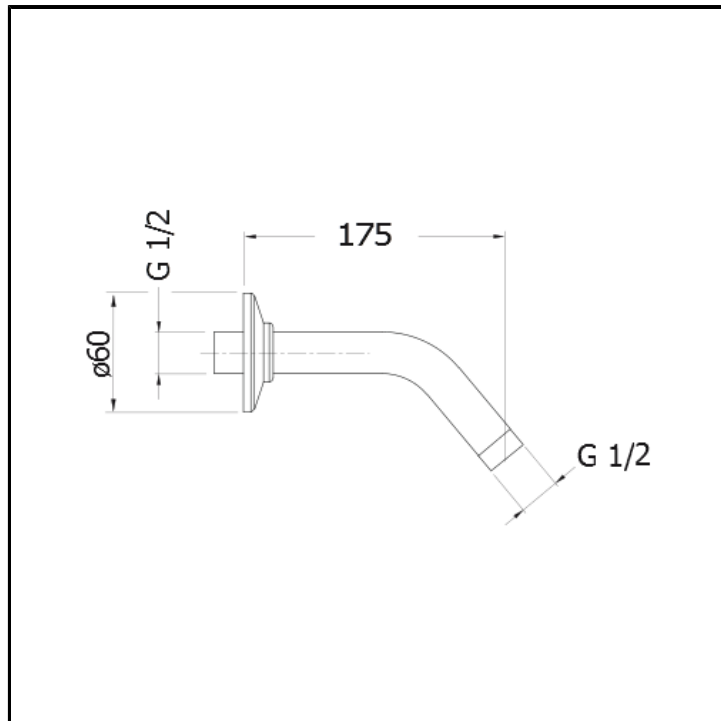

CRIPD419

Skewed shower arm

FINITURE

 Chrome

CHARACTERISTICS

-

INSTALLATION

- Wall