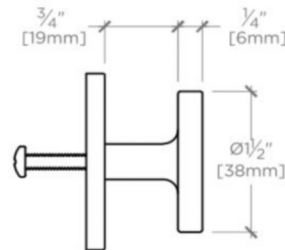

## FLYTE

FLHW02

Flyte 1 1/2" Knob

MOUNTING HARDWARE INCLUDED		
STYLE #	DESCRIPTION	QTY
998945	Service Parts 8-32 1" Truss Head Machine Screw, Combo, Slotted	1
998946	Service Parts 8-32 1 1/2" Truss Head Machine Screw, Combo, Slotted	1

TOP VIEW SCALE: 6"=1'-0"

ISO VIEW SCALE: 6"=1'-0"

FRONT VIEW SCALE: 6"=1'-0"

SIDE VIEW SCALE: 6"=1'-0"