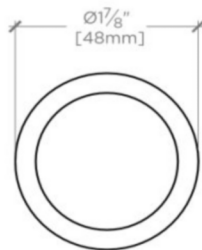

## FLYTE

FLHW02

Flyte 1 1/2" Knob

MOUNTING HARDWARE INCLUDED		
STYLE #	DESCRIPTION	QTY
998945	Service Parts 8-32 1" Truss Head Machine Screw, Combo, Slotted	1
998946	Service Parts 8-32 1 1/2" Truss Head Machine Screw, Combo, Slotted	1

TOP VIEW SCALE: 6"=1'-0"

ISO VIEW SCALE: 6"=1'-0"

FRONT VIEW SCALE: 6"=1'-0"

SIDE VIEW SCALE: 6"=1'-0"