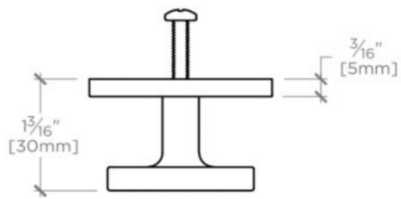

### PRODUCT FEATURES

---

Light and fluid lines

Pair with Waterworks extensive line of Flyte fittings and faucets

Solid brass

Includes per fixing: 8-32 Truss Head Machine Screw-Combo-Slotted

TOP VIEW SCALE: 6"=1'-0"

ISO VIEW SCALE: 6"=1'-0"

FRONT VIEW SCALE: 6"=1'-0"

SIDE VIEW SCALE: 6"=1'-0"