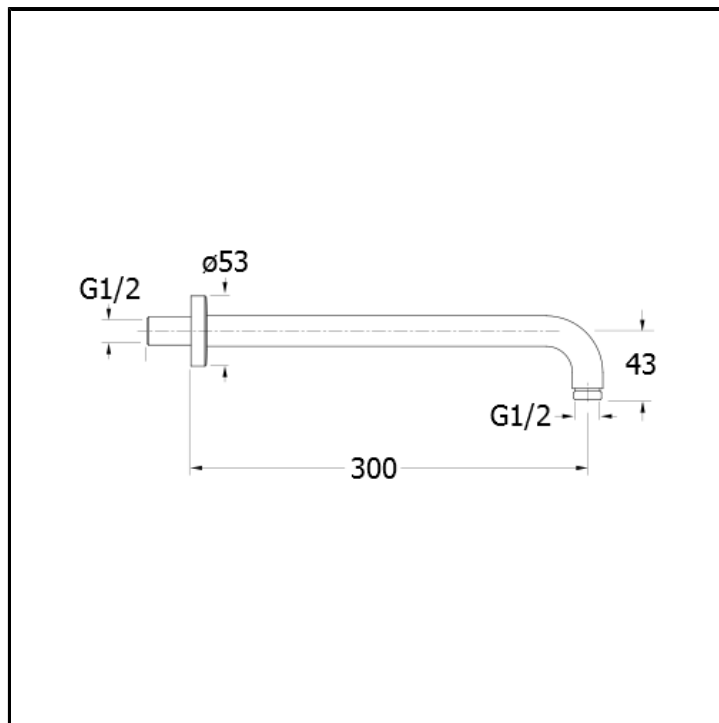

# CRIPD409

30 cm wall shower arm