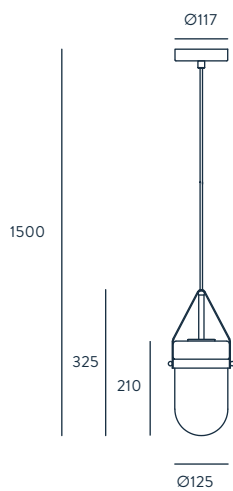

ALMON

DESIGNED BY **PEPE FORNAS / 2018**

C1264

ACABADOS

METAL	CRISTAL (INCLUIDO)
NEGRO MATE	OPAL
PIEL MARRÓN	
ORO MATE	

MATERIALES

ACERO
VIDRIO SOPLADO
CUERO

ESPECIFICACIONES (UE)

G9 LED 3W 2700K 270 LM
INCLUIDA
220-240 V, 50/60 HZ,
IP20, CLASE I

CLASIFICACIÓN ENERGÉTICA

A ++

FINISHES

METAL	SHADE (INCLUDED)
MATT BLACK	OPAL
MATT BRASS	
BROWN LEATHER	

MATERIALS

STEEL
BLOWN GLASS
LEATHER

SPECIFICATIONS (UE)

G9 LED 3W 2700K 270 LM
INCLUDED
220-240 V, 50/60 HZ,
IP20, CLASS I

ENERGY LABEL

A ++